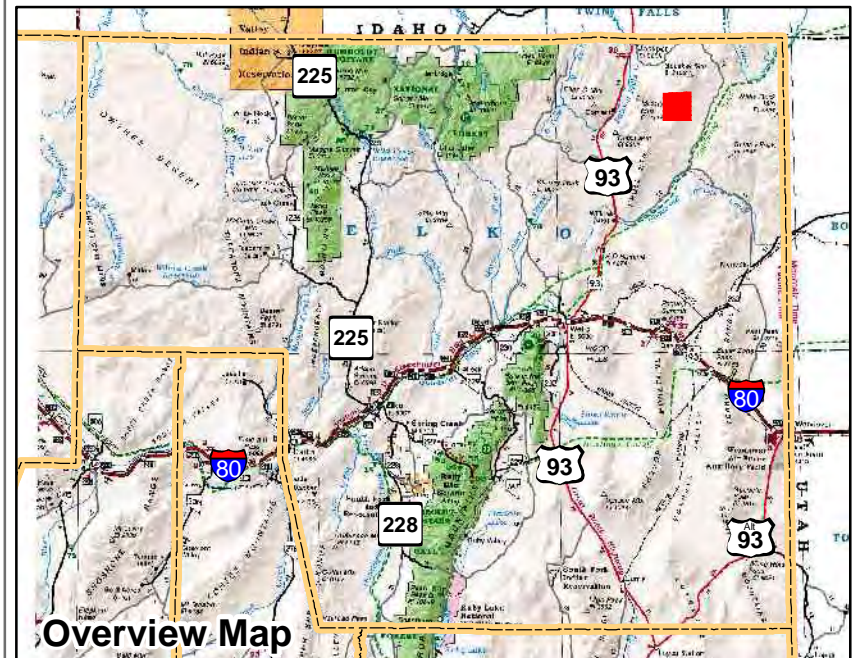

009-640
Township 45N Range 66E
of the Mount Diablo Meridian, Nevada

- Legend**
- Subject Parcel
 - Lot
 - Parcel
 - Public Land
 - Section
 - Township/Range
 - County Line

This map does NOT represent a survey. It is compiled from official records, including surveys and deeds. Recorded documents should be used for detailed legal information. Unless approved by Elko County Assessor, other uses are forbidden.