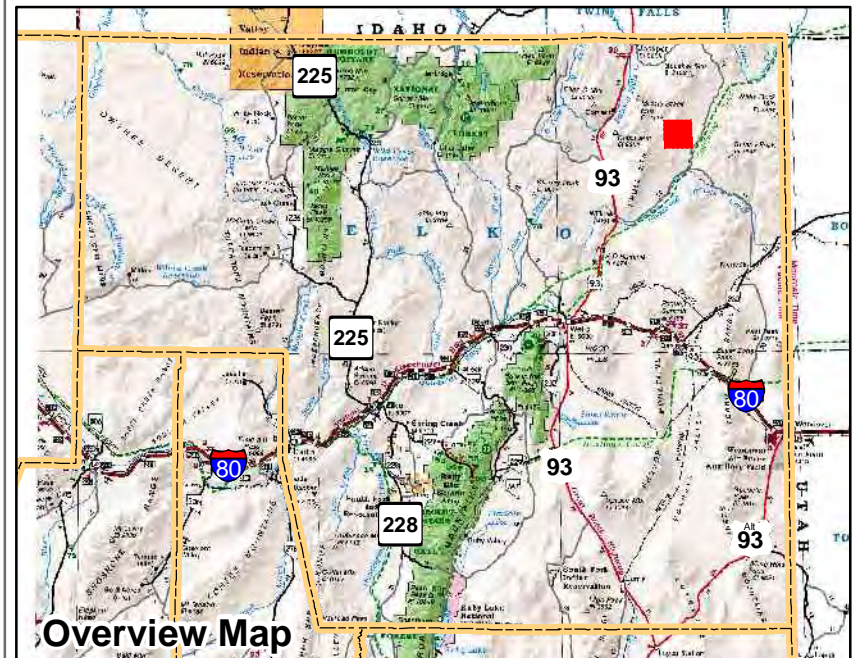

009-630
Township 44N Range 66E
of the Mount Diablo Meridian, Nevada

- Legend**
- Subject Parcel
 - Lot
 - Parcel
 - Public Land
 - Section
 - Township/Range
 - County Line

This map does NOT represent a survey. It is compiled from official records, including surveys and deeds. Recorded documents should be used for detailed legal information. Unless approved by Elko County Assessor, other uses are forbidden.