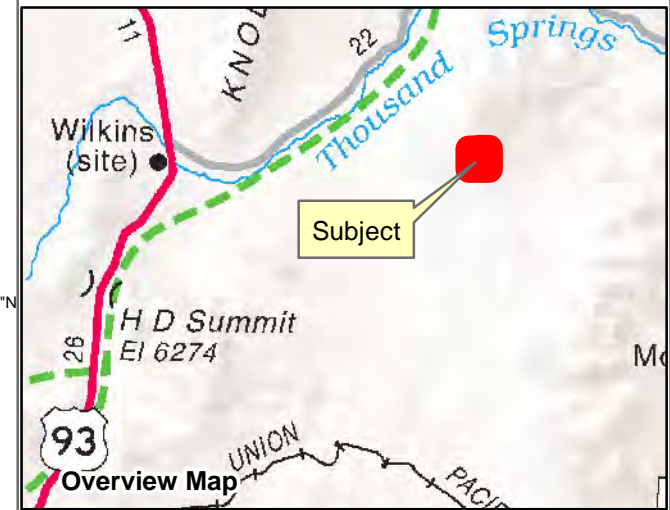

009-60E
SPECIAL LANDS
 Township 41N Range 66E Section 23
 of the Mount Diablo Meridian, Nevada

Legend

- Subject Parcel
- Parcel
- Public Land
- Section
- Road

Reference Documents:
 Map #

This map does NOT represent a survey.
 It is compiled from official records, including
 surveys and deeds. Recorded documents
 should be used for detailed legal information.
 Unless approved by Elko County Assessor,
 other uses are forbidden.

FOR ASSESSMENT USE ONLY

Background image - 2017 NAIP flyover downloaded
 from the W. M. Keck Earth Sciences & Mining Research
 Information Center.
 Product of GIS
 Last Update 07/15/2019 JLS