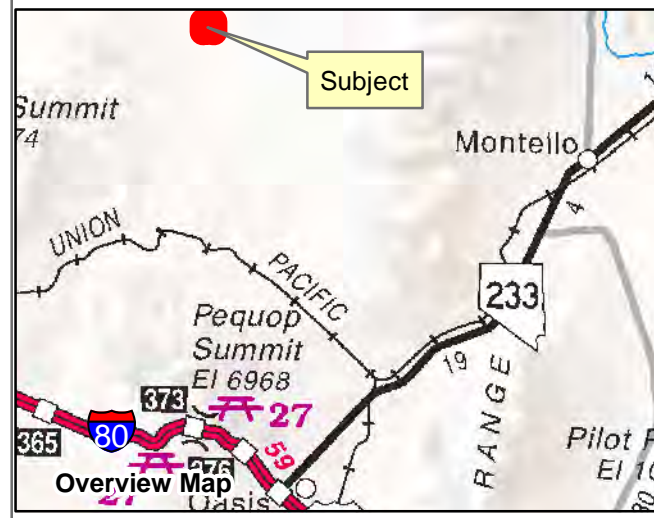

009-59D
SPECIAL LANDS
 Township 40N Range 66E Section 07
 of the Mount Diablo Meridian, Nevada

Reference Documents:
 Map #

This map does NOT represent a survey. It is compiled from official records, including surveys and deeds. Recorded documents should be used for detailed legal information. Unless approved by Elko County Assessor, other uses are forbidden.

FOR ASSESSMENT USE ONLY

Background image - 2017 NAIP flyover downloaded from the W. M. Keck Earth Sciences & Mining Research Information Center.
 Product of GIS
 Last Update 07/15/2019 JLS