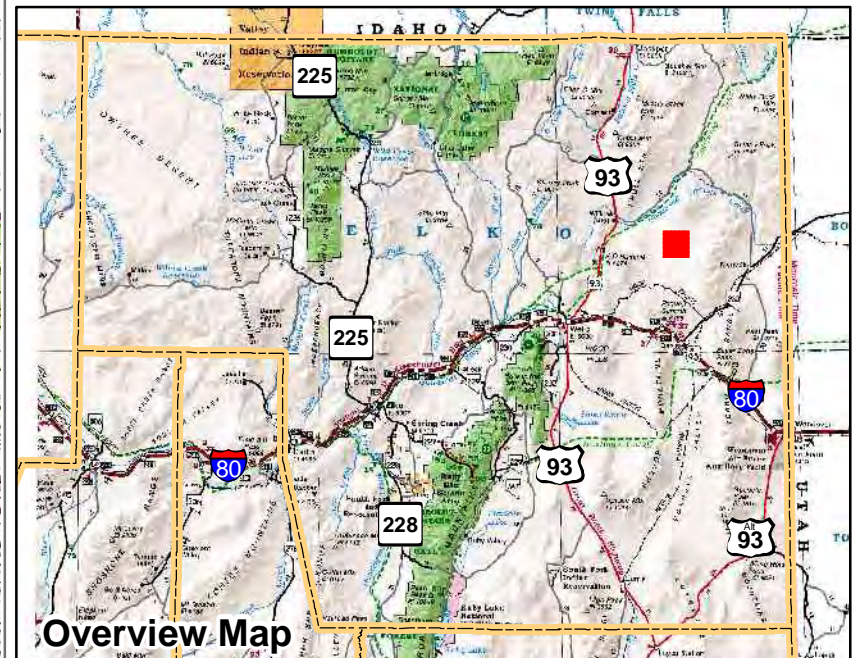

009-590
Township 40N Range 66E
of the Mount Diablo Meridian, Nevada

- Legend**
- Subject Parcel
 - Parcel
 - Public Land
 - Lot
 - Section
 - Township/Range
 - County Line

This map does NOT represent a survey. It is compiled from official records, including surveys and deeds. Recorded documents should be used for detailed legal information. Unless approved by Elko County Assessor, other uses are forbidden.