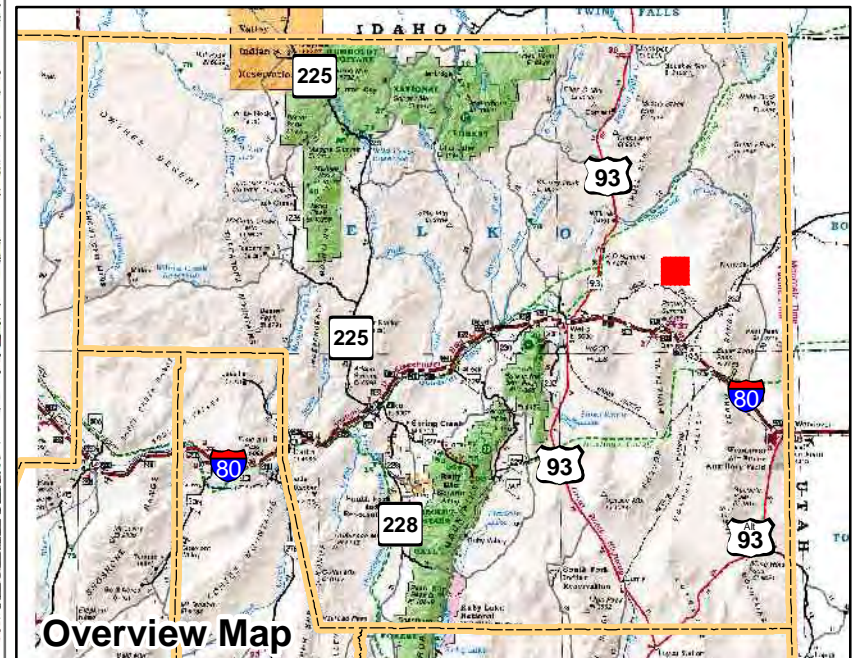

009-580
Township 39N Range 66E
of the Mount Diablo Meridian, Nevada

- Legend**
- Subject Parcel
 - Parcel
 - Public Land
 - Lot
 - Section
 - Township/Range
 - County Line
 - Railroad

This map does NOT represent a survey. It is compiled from official records, including surveys and deeds. Recorded documents should be used for detailed legal information. Unless approved by Elko County Assessor, other uses are forbidden.