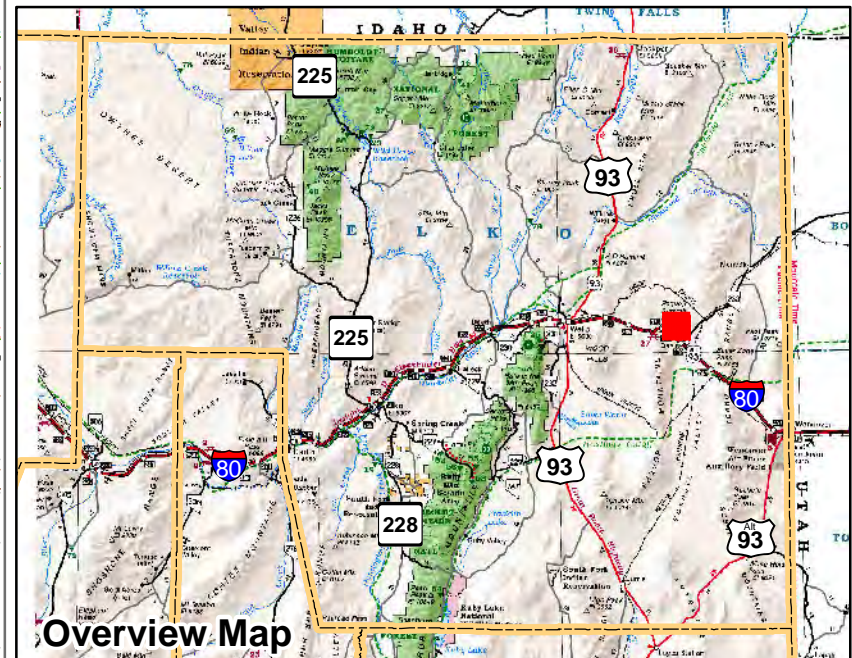

009-560
Township 37N Range 66E
of the Mount Diablo Meridian, Nevada

- Legend**
- Subject Parcel
 - Parcel
 - Public Land
 - Lot
 - Section
 - Township/Range
 - County Line

This map does NOT represent a survey. It is compiled from official records, including surveys and deeds. Recorded documents should be used for detailed legal information. Unless approved by Elko County Assessor, other uses are forbidden.