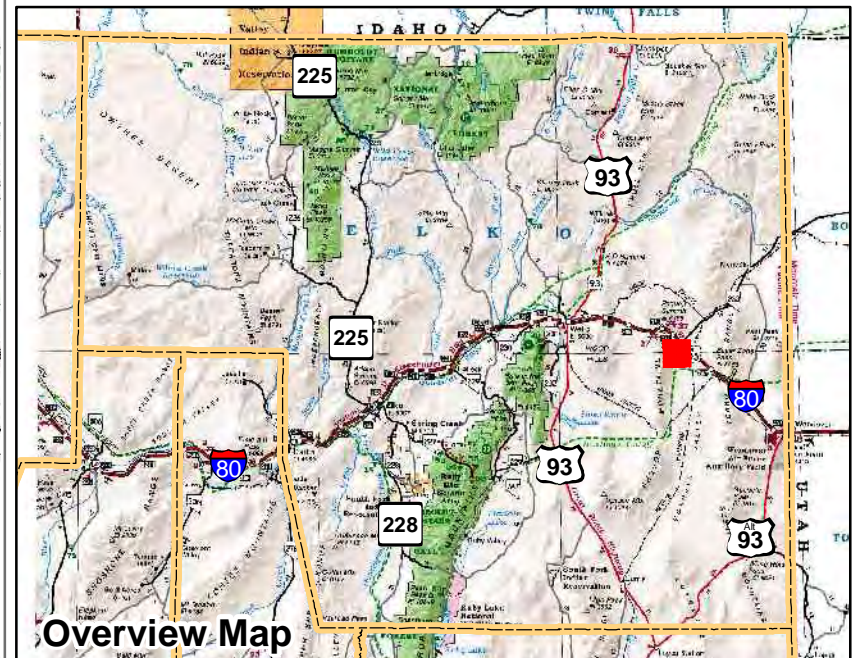

**009-550**  
**Township 36N Range 66E**  
**of the Mount Diablo Meridian, Nevada**

- Legend**
- Subject Parcel
  - Parcel
  - Public Land
  - Lot
  - Section
  - Township/Range
  - County Line
  - Railroad

This map does NOT represent a survey. It is compiled from official records, including surveys and deeds. Recorded documents should be used for detailed legal information. Unless approved by Elko County Assessor, other uses are forbidden.