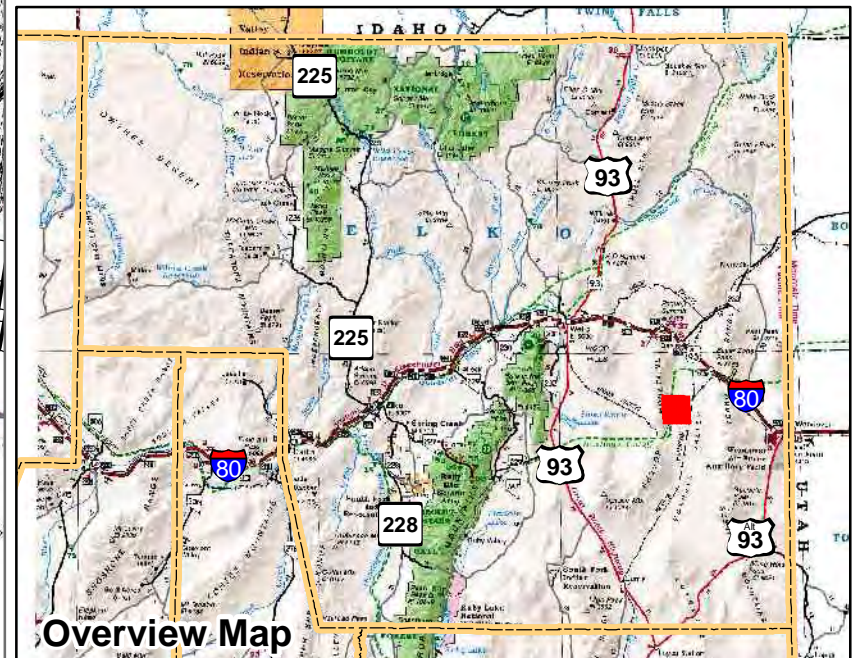

009-530
Township 34N Range 66E
of the Mount Diablo Meridian, Nevada

Overview Map

Legend

- Subject Parcel
- Parcel
- Public Land
- Lot
- Section
- Township/Range
- County Line
- Railroad

0 0.25 0.5 1 1.5
 Miles

N

This map does NOT represent a survey. It is compiled from official records, including surveys and deeds. Recorded documents should be used for detailed legal information. Unless approved by Elko County Assessor, other uses are forbidden.