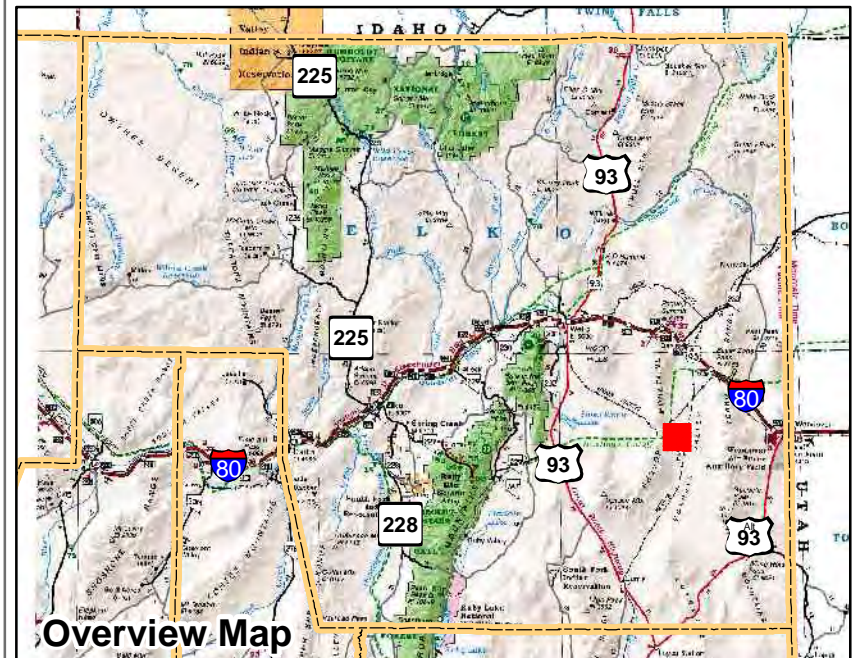

009-520
Township 33N Range 66E
of the Mount Diablo Meridian, Nevada

Legend

- Subject Parcel
- Parcel
- Public Land
- Lot
- Section
- Township/Range
- County Line

This map does NOT represent a survey. It is compiled from official records, including surveys and deeds. Recorded documents should be used for detailed legal information. Unless approved by Elko County Assessor, other uses are forbidden.