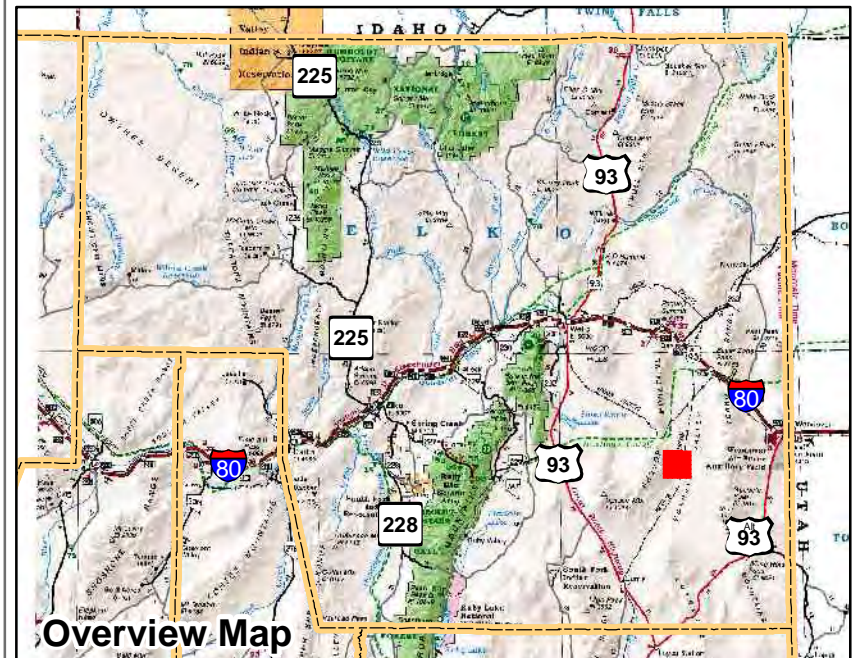

009-510
Township 32N Range 66E
of the Mount Diablo Meridian, Nevada

- Legend**
- Subject Parcel
 - Parcel
 - Public Land
 - Lot
 - Section
 - Township/Range
 - County Line

This map does NOT represent a survey. It is compiled from official records, including surveys and deeds. Recorded documents should be used for detailed legal information. Unless approved by Elko County Assessor, other uses are forbidden.