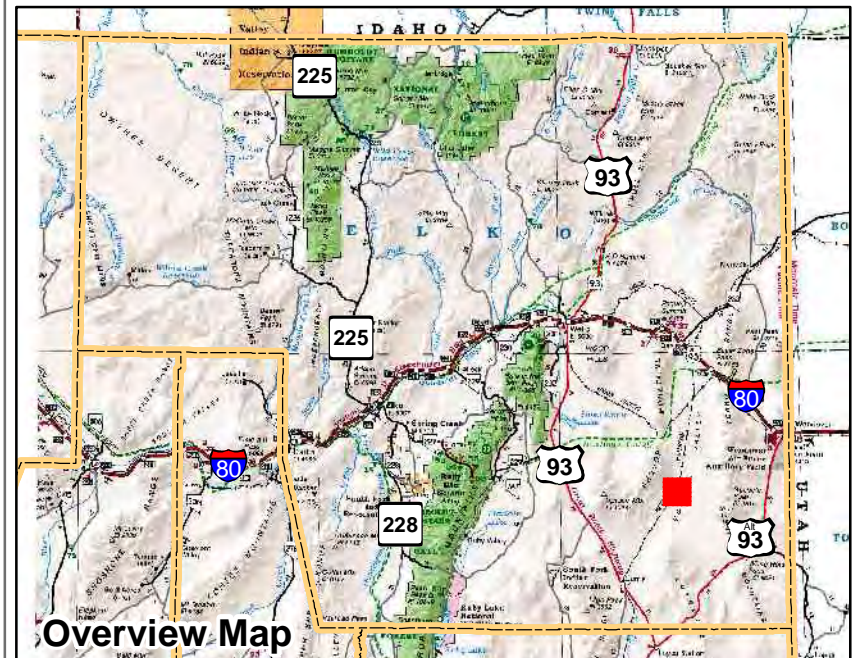

009-500
Township 31N Range 66E
of the Mount Diablo Meridian, Nevada

Legend

- Subject Parcel
- Parcel
- Public Land
- Lot
- Section
- Township/Range
- County Line
- Railroad

This map does NOT represent a survey. It is compiled from official records, including surveys and deeds. Recorded documents should be used for detailed legal information. Unless approved by Elko County Assessor, other uses are forbidden.