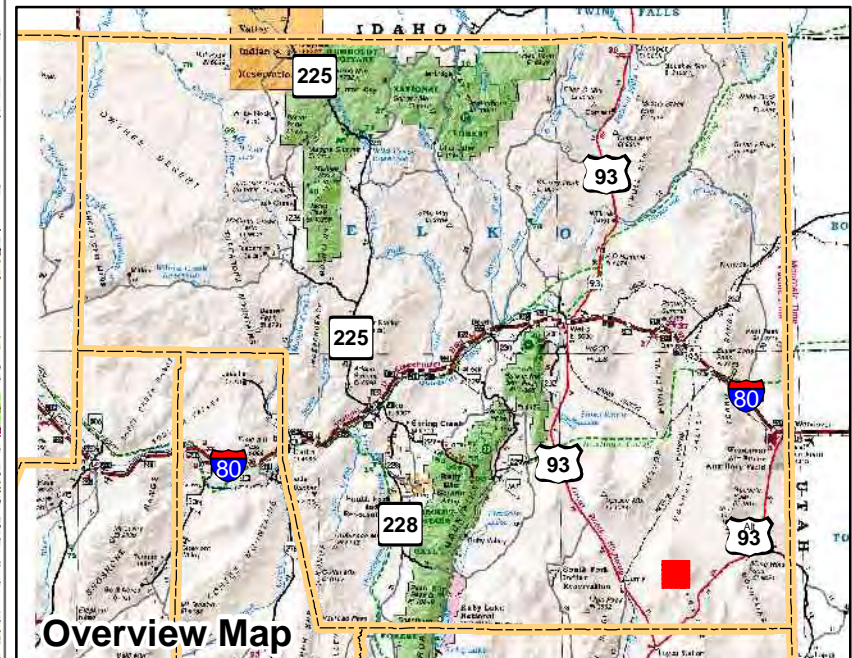

009-470
Township 28N Range 66E
of the Mount Diablo Meridian, Nevada

- Legend**
- Subject Parcel
 - Parcel
 - Public Land
 - Lot
 - Section
 - Township/Range
 - County Line

This map does NOT represent a survey. It is compiled from official records, including surveys and deeds. Recorded documents should be used for detailed legal information. Unless approved by Elko County Assessor, other uses are forbidden.