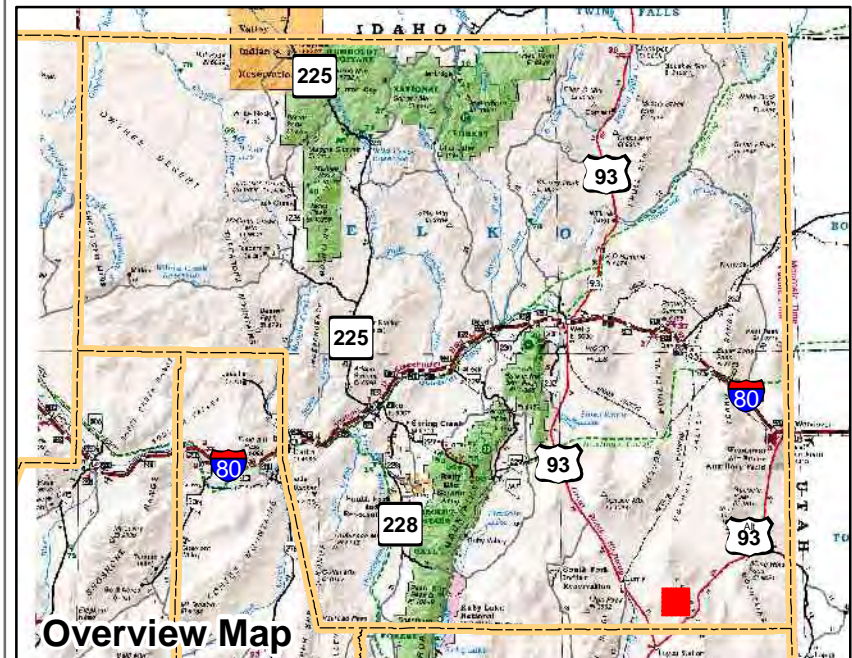

009-460
Township 27N Range 66E
of the Mount Diablo Meridian, Nevada

- Legend**
- Subject Parcel
 - Parcel
 - Public Land
 - Lot
 - Section
 - Township/Range
 - County Line

This map does NOT represent a survey. It is compiled from official records, including surveys and deeds. Recorded documents should be used for detailed legal information. Unless approved by Elko County Assessor, other uses are forbidden.