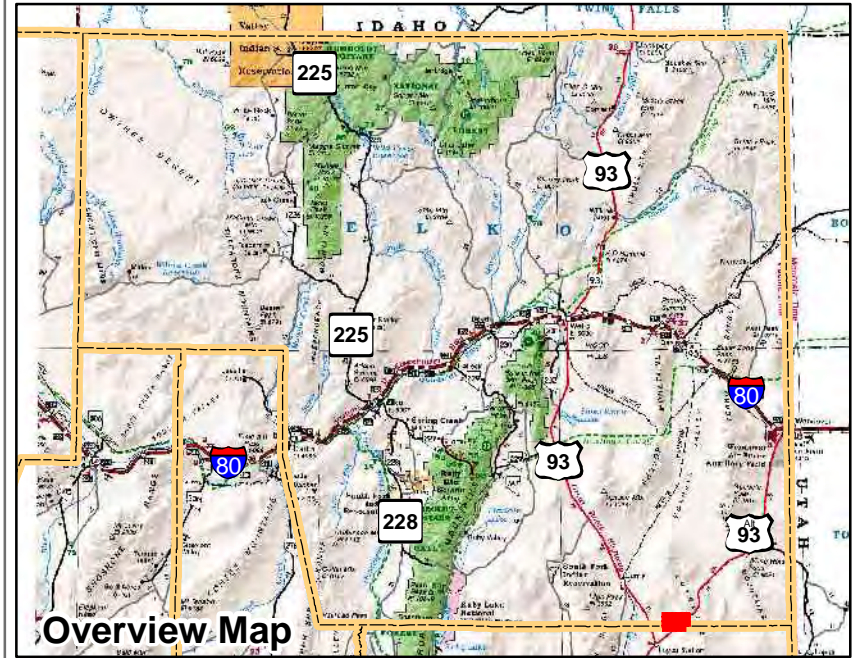

009-450
Township 26N Range 66E
of the Mount Diablo Meridian, Nevada

Legend

- Subject Parcel
- Parcel
- Public Land
- Lot
- Section
- Township/Range
- County Line

This map does NOT represent a survey. It is compiled from official records, including surveys and deeds. Recorded documents should be used for detailed legal information. Unless approved by Elko County Assessor, other uses are forbidden.