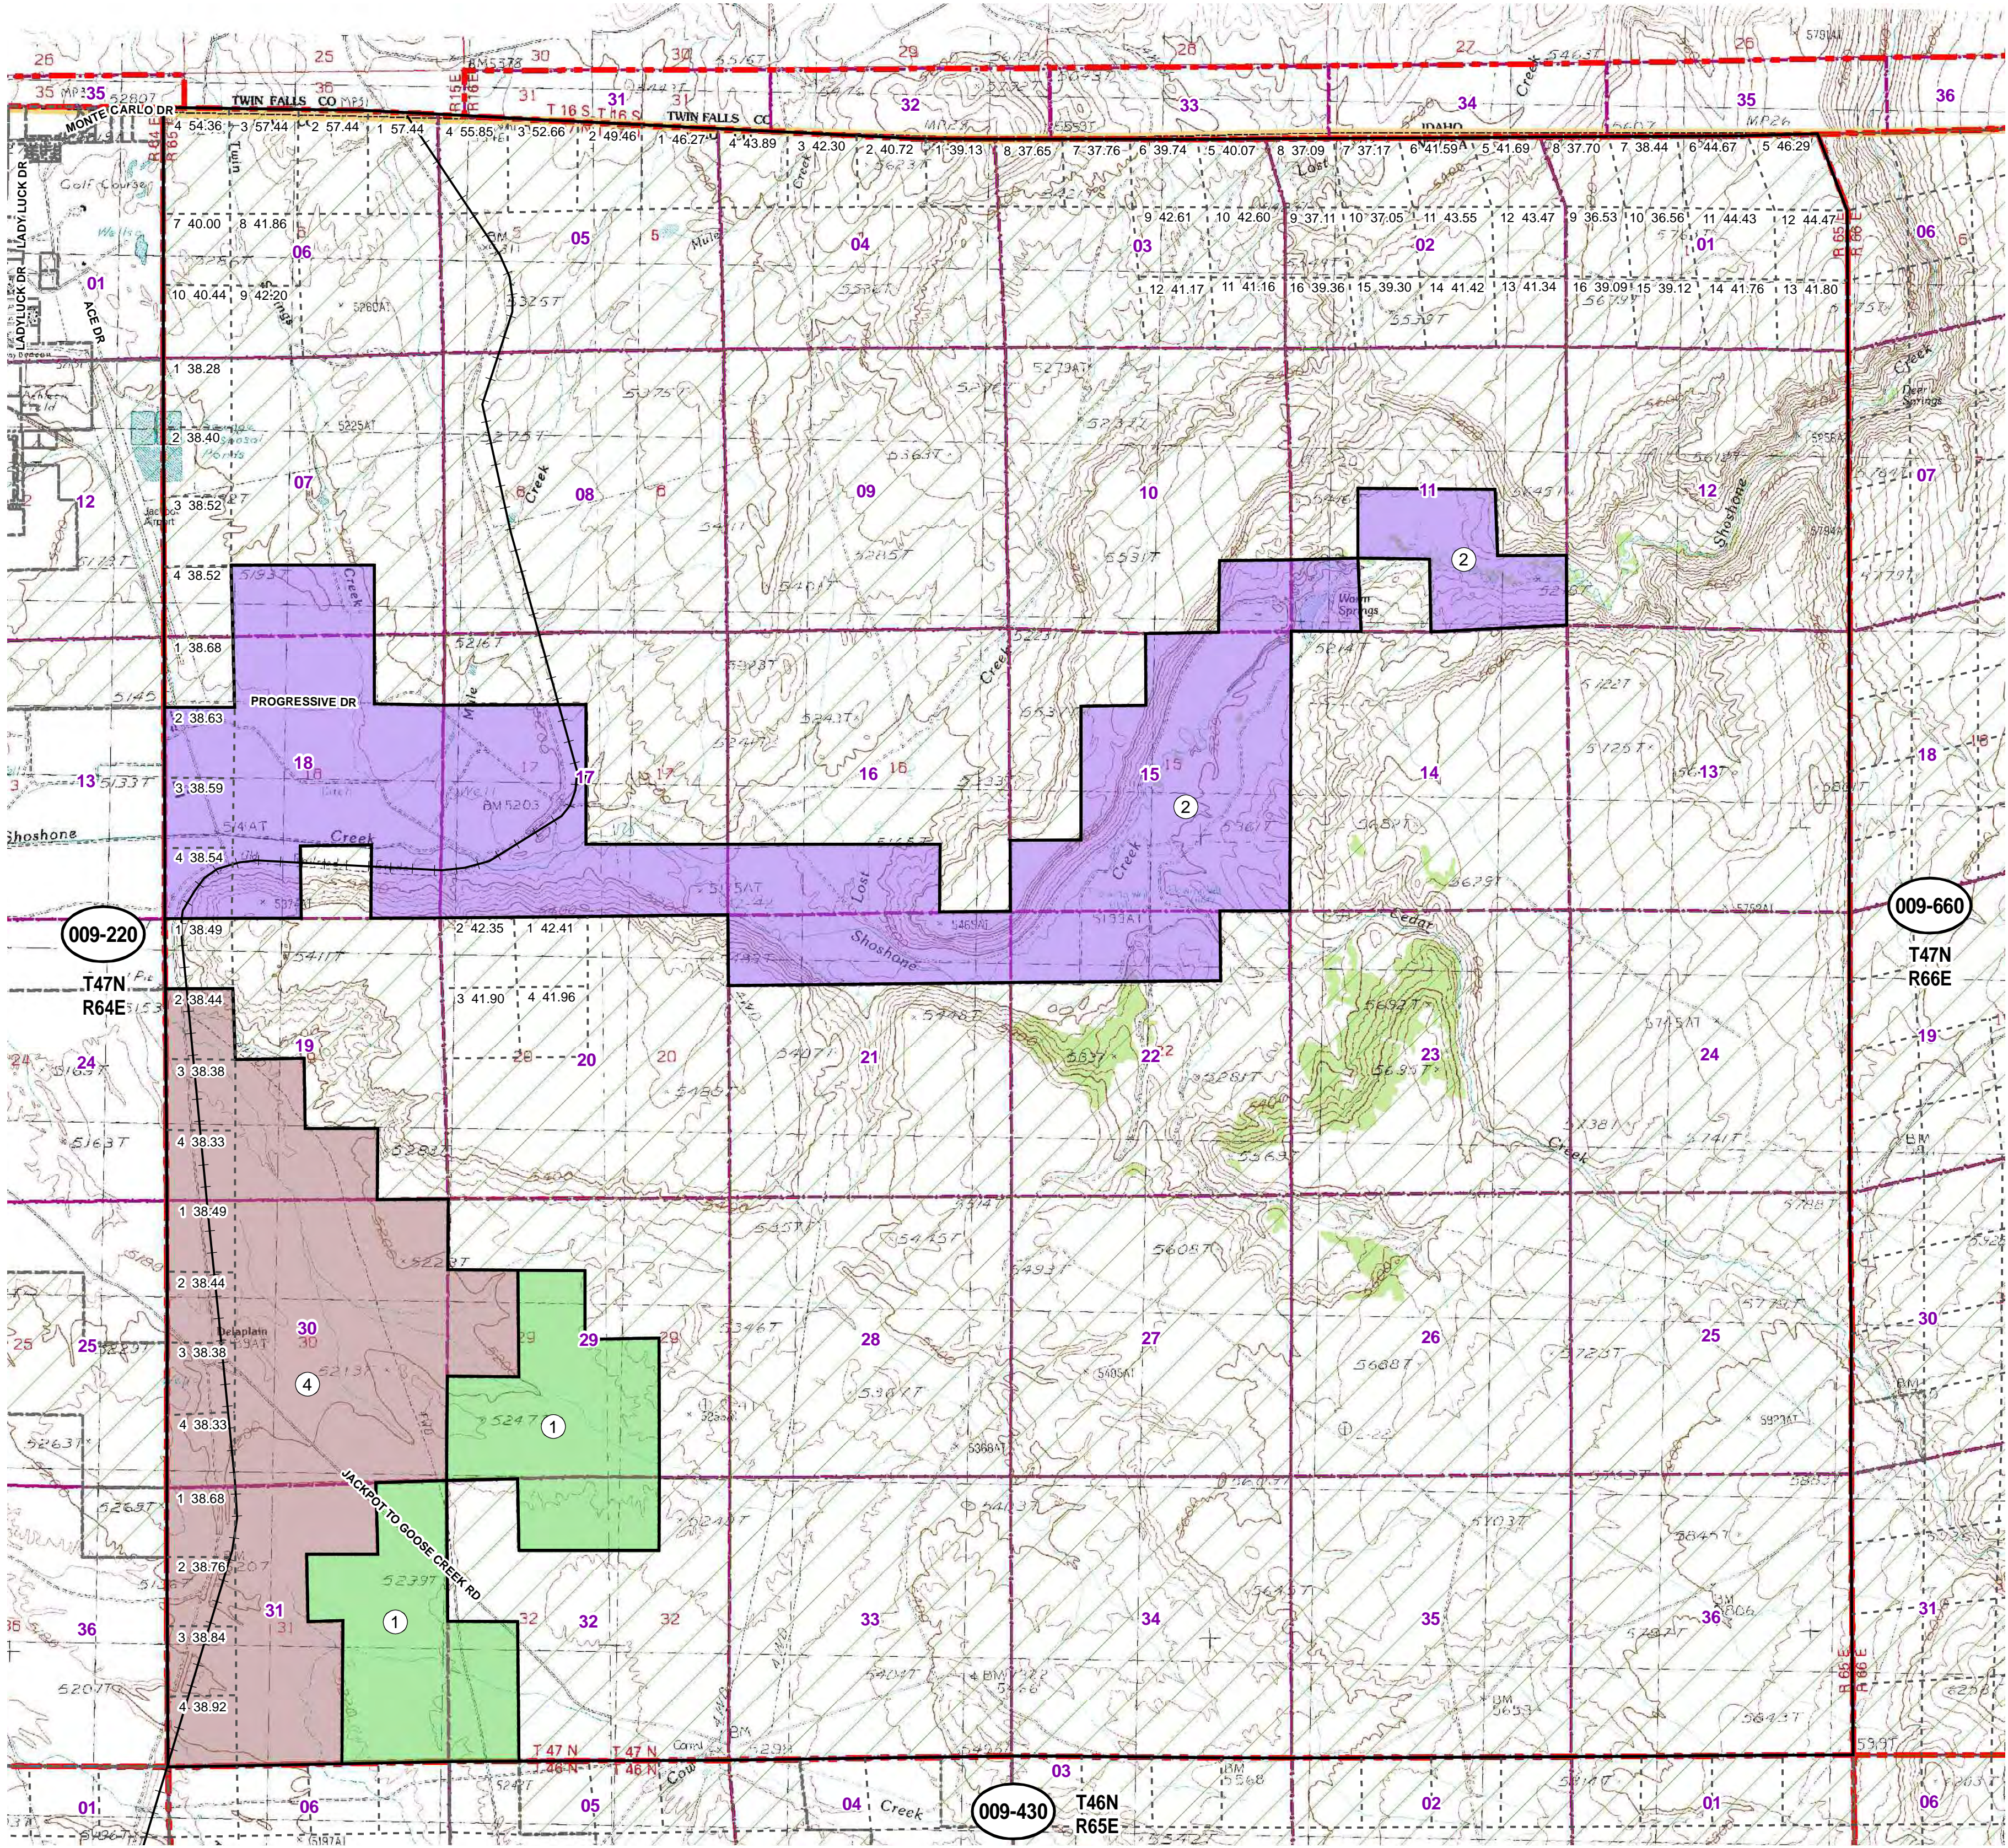

009-440
Township 47N Range 65E
of the Mount Diablo Meridian, Nevada

- Legend**
- Subject Parcel
 - Parcel
 - Public Land
 - Lot
 - Section
 - Township/Range
 - County Line

This map does NOT represent a survey. It is compiled from official records, including surveys and deeds. Recorded documents should be used for detailed legal information. Unless approved by Elko County Assessor, other uses are forbidden.

Reference Documents:

FOR ASSESSMENT USE ONLY

Background DRG was downloaded from the W. M. Keck Earth Sciences & Mining Research Information Center.
 Product of GIS
 Last Update 05/07/2012 JLS

009-220

009-660

009-430

T47N
R64E

T47N
R66E

T46N
R65E