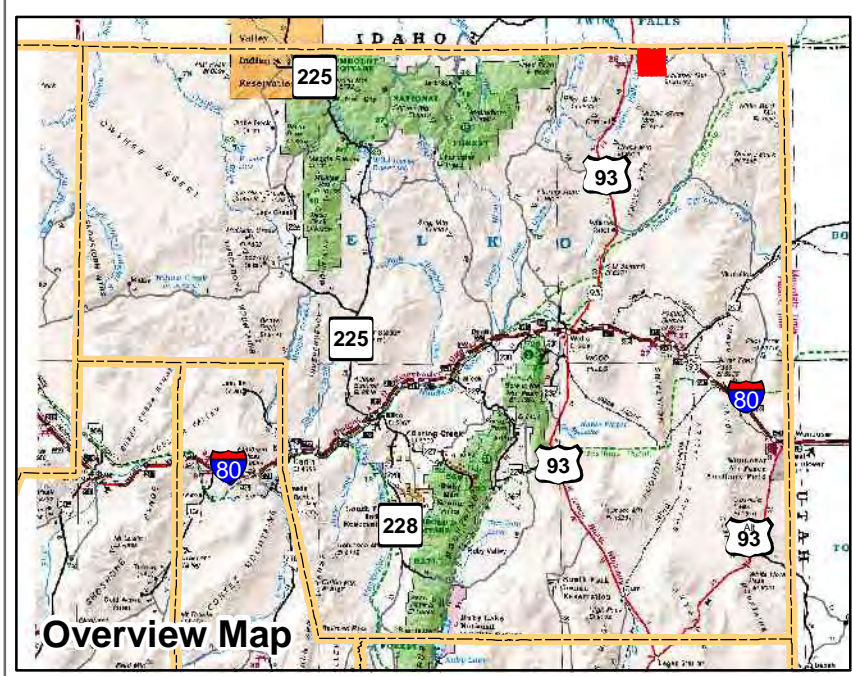

009-440
Township 47N Range 65E
of the Mount Diablo Meridian, Nevada

- Legend**
- Subject Parcel
 - Parcel
 - Public Land
 - Lot
 - Section
 - Township/Range
 - County Line

This map does NOT represent a survey. It is compiled from official records, including surveys and deeds. Recorded documents should be used for detailed legal information. Unless approved by Elko County Assessor, other uses are forbidden.