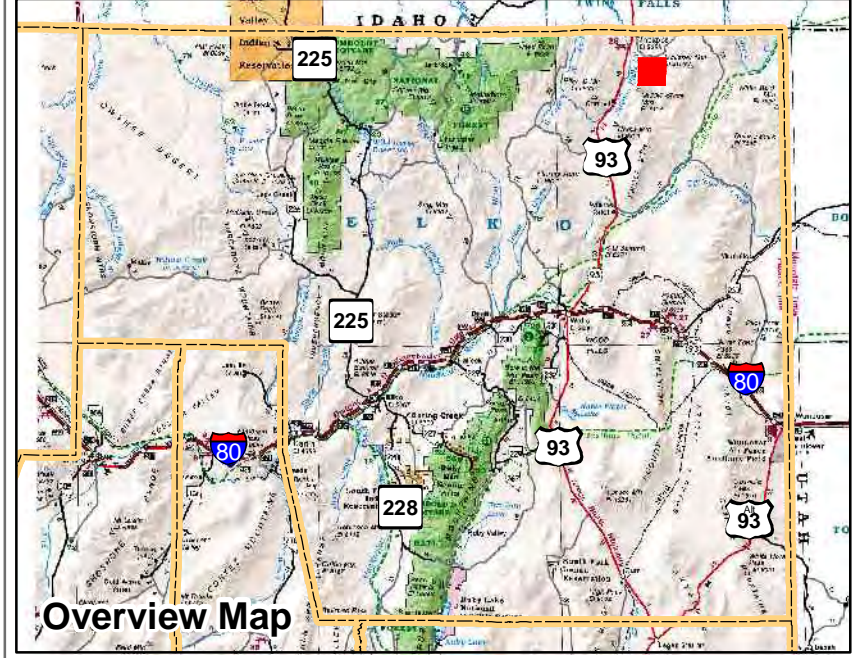

009-430
Township 46N Range 65E
of the Mount Diablo Meridian, Nevada

- Legend**
- Subject Parcel
 - Parcel
 - Public Land
 - Lot
 - Section
 - Township/Range
 - County Line

This map does NOT represent a survey. It is compiled from official records, including surveys and deeds. Recorded documents should be used for detailed legal information. Unless approved by Elko County Assessor, other uses are forbidden.