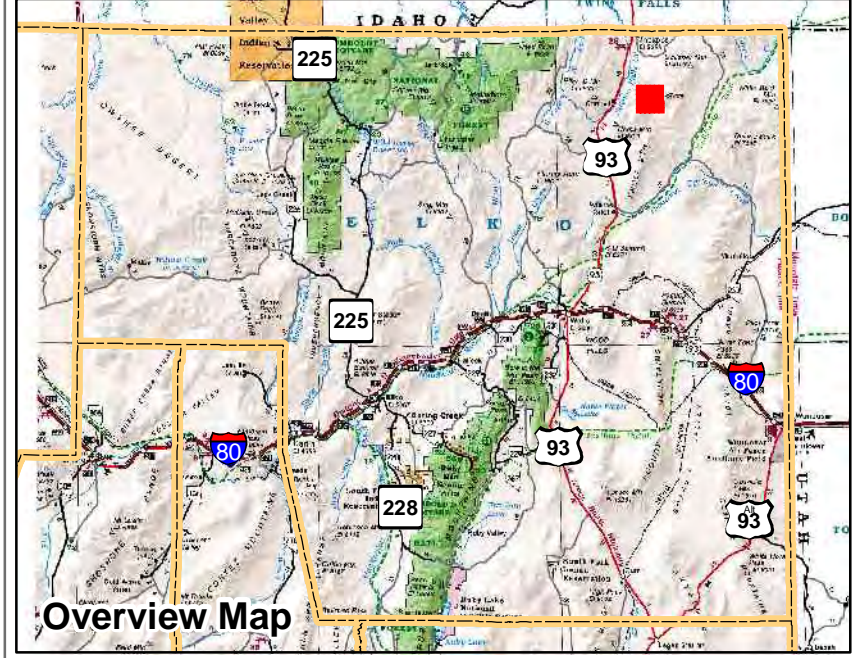

009-420
Township 45N Range 65E
of the Mount Diablo Meridian, Nevada

- Legend**
- Subject Parcel
 - Parcel
 - Public Land
 - Lot
 - Section
 - Township/Range
 - County Line

This map does NOT represent a survey. It is compiled from official records, including surveys and deeds. Recorded documents should be used for detailed legal information. Unless approved by Elko County Assessor, other uses are forbidden.