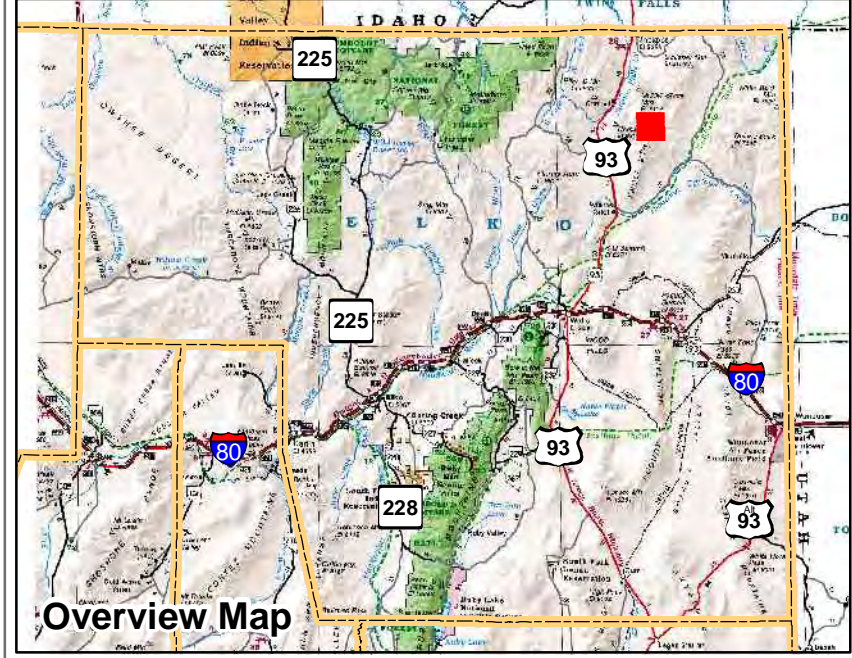

009-410
Township 44N Range 65E
of the Mount Diablo Meridian, Nevada

- Legend**
- Subject Parcel
 - Parcel
 - Public Land
 - Lot
 - Section
 - Township/Range
 - County Line

This map does NOT represent a survey. It is compiled from official records, including surveys and deeds. Recorded documents should be used for detailed legal information. Unless approved by Elko County Assessor, other uses are forbidden.