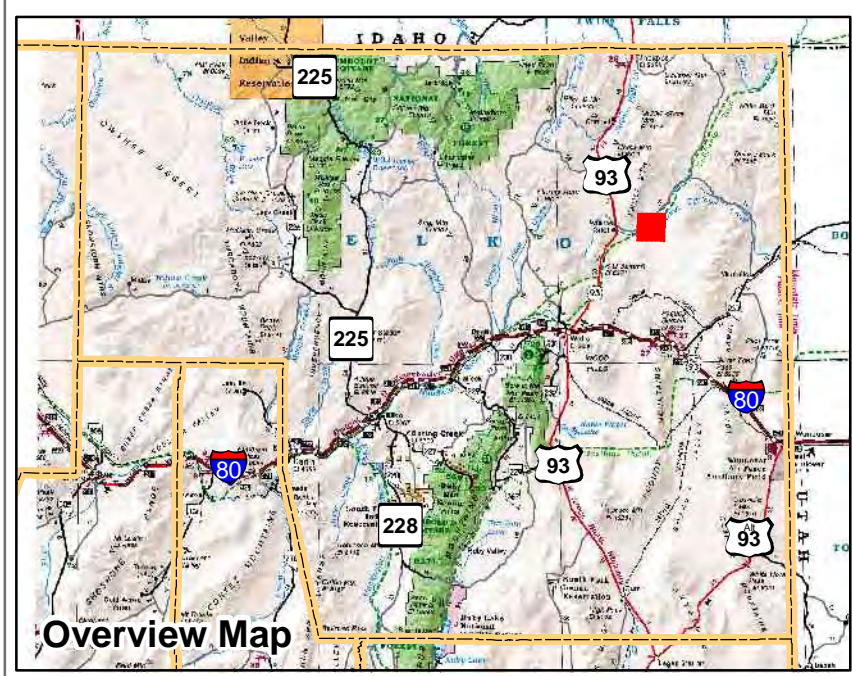

009-380
Township 41N Range 65E
of the Mount Diablo Meridian, Nevada

- Legend**
- Subject Parcel
 - Parcel
 - Public Land
 - Lot
 - Section
 - Township/Range
 - County Line

This map does NOT represent a survey. It is compiled from official records, including surveys and deeds. Recorded documents should be used for detailed legal information. Unless approved by Elko County Assessor, other uses are forbidden.