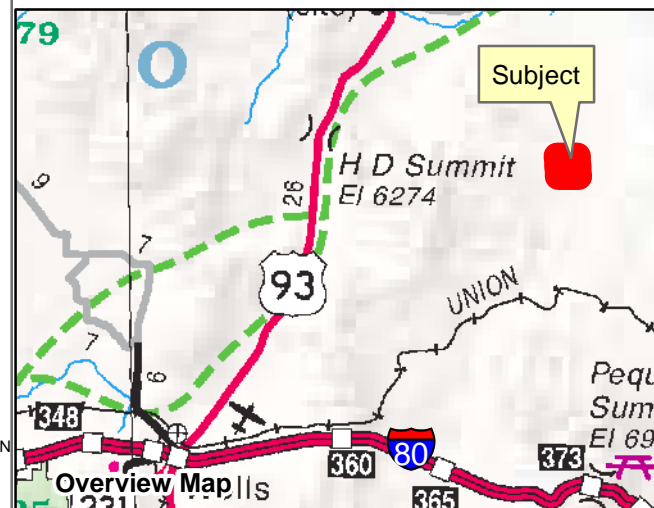

009-37R
SPECIAL LANDS
 Township 40N Range 65E Section 35
 of the Mount Diablo Meridian, Nevada

- Legend**
- Subject Parcel
 - Parcel
 - Public Land
 - Section
 - Road

Reference Documents:
 Map #

This map does NOT represent a survey. It is compiled from official records, including surveys and deeds. Recorded documents should be used for detailed legal information. Unless approved by Elko County Assessor, other uses are forbidden.

FOR ASSESSMENT USE ONLY

Background image - 2017 NAIP flyover downloaded from the W. M. Keck Earth Sciences & Mining Research Information Center.
 Product of GIS
 Last Update 07/08/2019 JLS