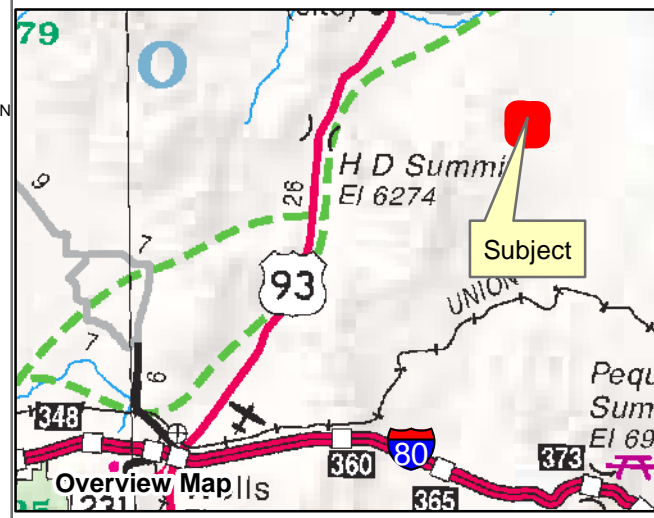

009-37N
SPECIAL LANDS
 Township 40N Range 65E Section 21
 of the Mount Diablo Meridian, Nevada

- Legend**
- Subject Parcel
 - Parcel
 - Public Land
 - Section
 - Road

Reference Documents:
 Map # 353033, 361792

This map does NOT represent a survey. It is compiled from official records, including surveys and deeds. Recorded documents should be used for detailed legal information. Unless approved by Elko County Assessor, other uses are forbidden.

FOR ASSESSMENT USE ONLY

Background image - 2017 NAIP flyover downloaded from the W. M. Keck Earth Sciences & Mining Research Information Center.
 Product of GIS
 Last Update 07/08/2019 JLS