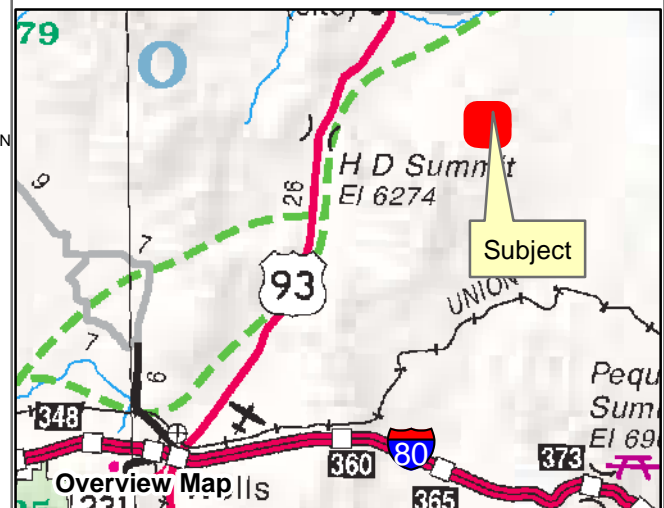

009-37M
SPECIAL LANDS
 Township 40N Range 65E Section 19
 of the Mount Diablo Meridian, Nevada

- Legend**
- Subject Parcel
 - Parcel
 - Public Land
 - Section
 - Road

Reference Documents:
 Map # 361792

This map does NOT represent a survey.
 It is compiled from official records, including
 surveys and deeds. Recorded documents
 should be used for detailed legal information.
 Unless approved by Elko County Assessor,
 other uses are forbidden.

FOR ASSESSMENT USE ONLY

Background image - 2017 NAIP flyover downloaded
 from the W. M. Keck Earth Sciences & Mining Research
 Information Center.
 Product of GIS
 Last Update 07/08/2019 JLS