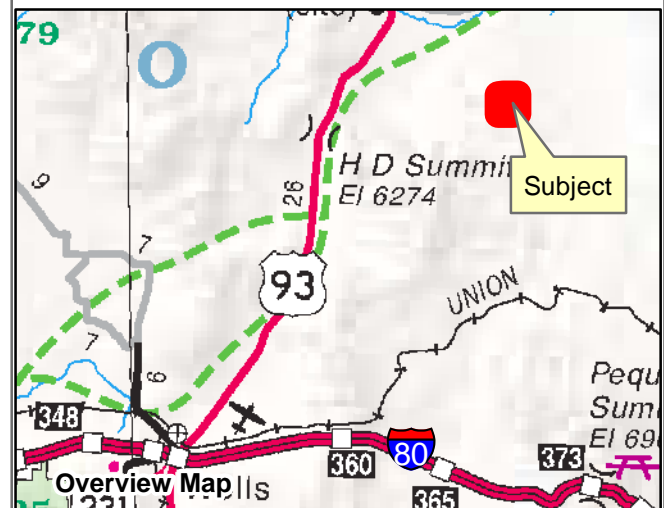

009-37L
SPECIAL LANDS
 Township 40N Range 65E Section 17
 of the Mount Diablo Meridian, Nevada

- Legend**
- Subject Parcel
 - Parcel
 - Public Land
 - Section
 - Road

Reference Documents:
 Map #

This map does NOT represent a survey. It is compiled from official records, including surveys and deeds. Recorded documents should be used for detailed legal information. Unless approved by Elko County Assessor, other uses are forbidden.

FOR ASSESSMENT USE ONLY

Background image - 2017 NAIP flyover downloaded from the W. M. Keck Earth Sciences & Mining Research Information Center.
 Product of GIS
 Last Update 07/08/2019 JLS