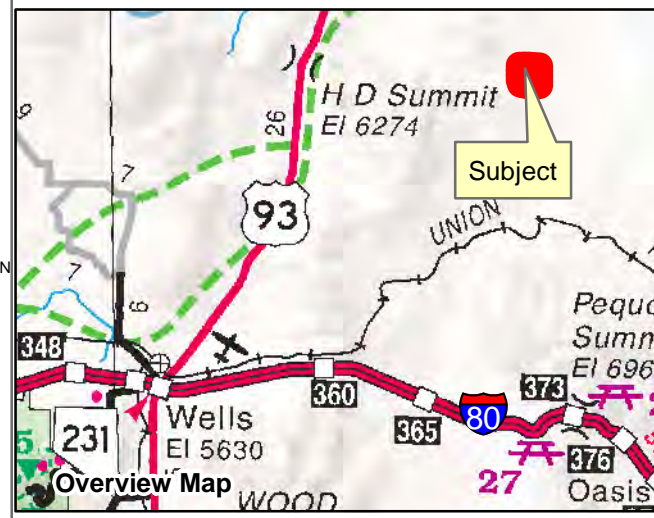

**009-37G**  
**SPECIAL LANDS**  
 Township 40N Range 65E Section 27  
 of the Mount Diablo Meridian, Nevada

**Legend**

- Subject Parcel
- Parcel
- Lot
- Easement
- Public Land
- Section
- Road

Reference Documents:  
 Map #

This map does NOT represent a survey. It is compiled from official records, including surveys and deeds. Recorded documents should be used for detailed legal information. Unless approved by Elko County Assessor, other uses are forbidden.

**FOR ASSESSMENT USE ONLY**

Background image - 2017 NAIP flyover downloaded from the W. M. Keck Earth Sciences & Mining Research Information Center.  
 Product of GIS  
 Last Update 07/08/2019 JLS