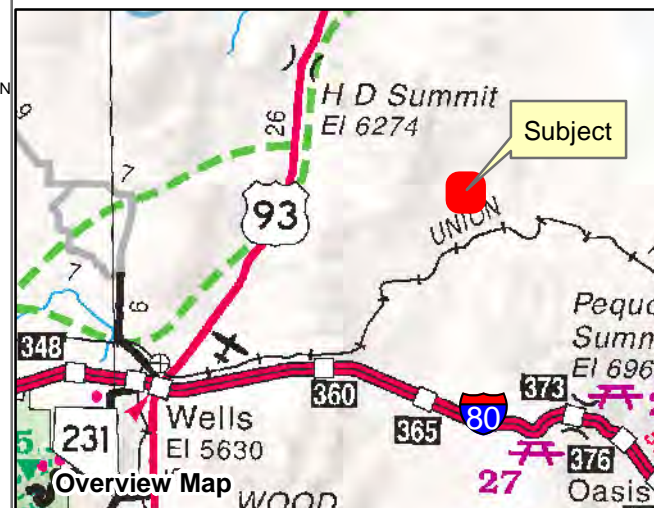

009-36Q
SPECIAL LANDS
 Township 39N Range 65E Section 15
 of the Mount Diablo Meridian, Nevada

- Legend**
- Subject Parcel
 - Parcel
 - Lot
 - Public Land
 - Section
 - Road

Reference Documents:
 Map #

This map does NOT represent a survey.
 It is compiled from official records, including
 surveys and deeds. Recorded documents
 should be used for detailed legal information.
 Unless approved by Elko County Assessor,
 other uses are forbidden.

FOR ASSESSMENT USE ONLY

Background image - 2017 NAIP flyover downloaded
 from the W. M. Keck Earth Sciences & Mining Research
 Information Center.
 Product of GIS
 Last Update 07/08/2019 JLS