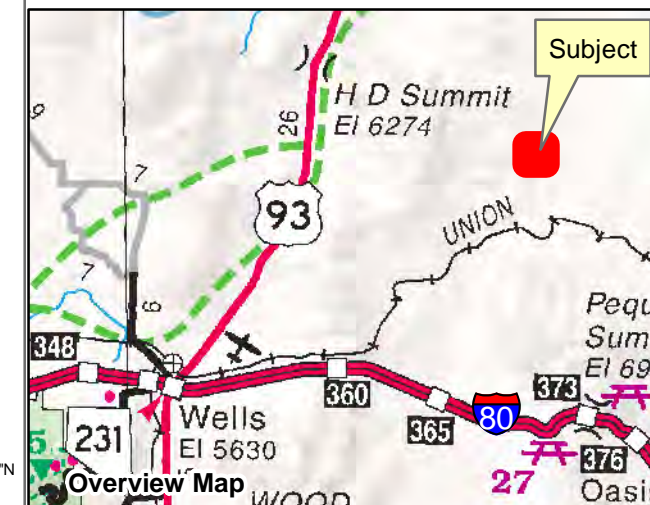

**009-361**  
**SPECIAL LANDS**  
 Township 39N Range 65E Section 15  
 of the Mount Diablo Meridian, Nevada

- Legend**
- Subject Parcel
  - Parcel
  - Lot
  - Public Land
  - Section
  - Road

Reference Documents:  
 Map #

This map does NOT represent a survey. It is compiled from official records, including surveys and deeds. Recorded documents should be used for detailed legal information. Unless approved by Elko County Assessor, other uses are forbidden.

**FOR ASSESSMENT USE ONLY**

Background image - 2017 NAIP flyover downloaded from the W. M. Keck Earth Sciences & Mining Research Information Center.  
 Product of GIS  
 Last Update 07/08/2019 JLS