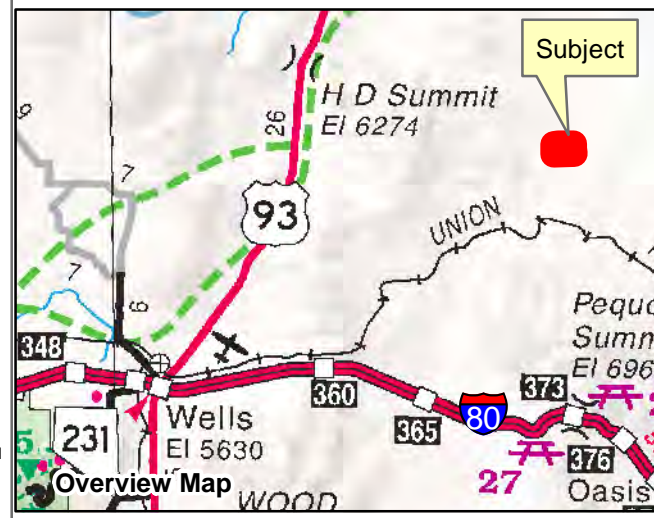

009-36H
SPECIAL LANDS
 Township 39N Range 65E Section 13
 of the Mount Diablo Meridian, Nevada

- Legend**
- Subject Parcel
 - Parcel
 - Lot
 - Public Land
 - Section
 - Road

Reference Documents:
 Map #

This map does NOT represent a survey.
 It is compiled from official records, including
 surveys and deeds. Recorded documents
 should be used for detailed legal information.
 Unless approved by Elko County Assessor,
 other uses are forbidden.

FOR ASSESSMENT USE ONLY

Background image - 2017 NAIP flyover downloaded
 from the W. M. Keck Earth Sciences & Mining Research
 Information Center.
 Product of GIS
 Last Update 07/08/2019 JLS