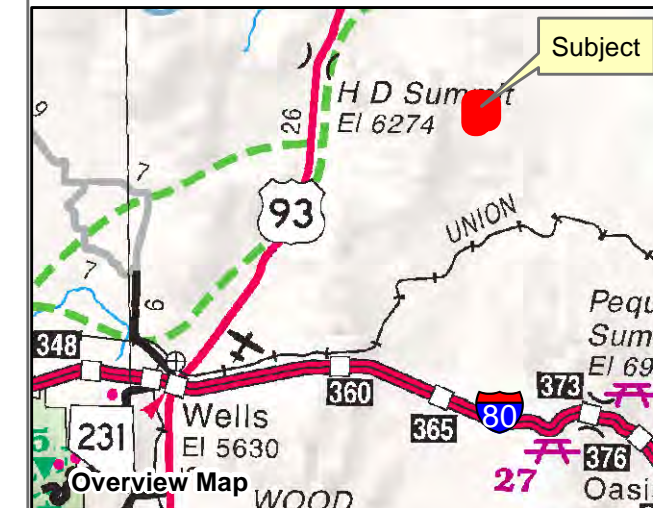

009-36E
SPECIAL LANDS
 Township 39N Range 65E Section 06
 of the Mount Diablo Meridian, Nevada

- Legend**
- Subject Parcel
 - Parcel
 - Lot
 - Public Land
 - Section
 - Road

Reference Documents:
 798291

This map does NOT represent a survey. It is compiled from official records, including surveys and deeds. Recorded documents should be used for detailed legal information. Unless approved by Elko County Assessor, other uses are forbidden.

FOR ASSESSMENT USE ONLY

Background image - 2017 NAIP flyover downloaded from the W. M. Keck Earth Sciences & Mining Research Information Center.
 Product of GIS
 Last Update 12/07/2021 JLS