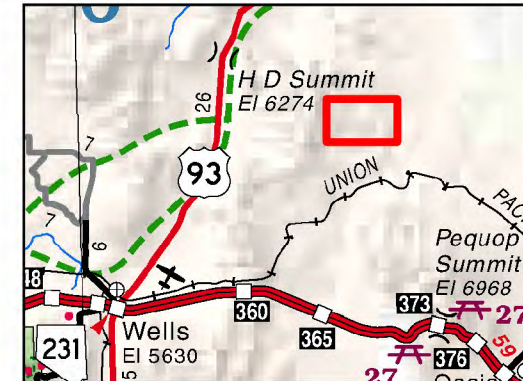

009-36D
SPECIAL LANDS
 T39N R65E Section 7
 of the Mount Diablo Meridian, Nevada

Legend

- - Lot
- ▭ Subject Parcel
- ▭ Parcel
- Road
- ▨ Public Land
- ▭ Section
- ▭ Township/Range

Reference Documents:
 831642