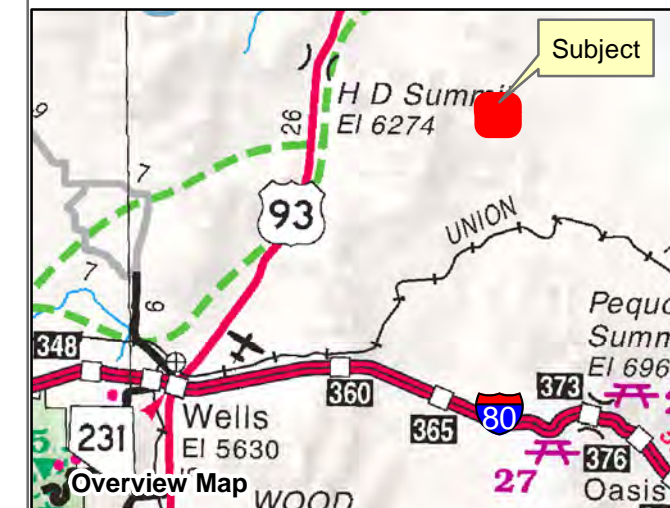

**009-36C**  
**SPECIAL LANDS**  
 Township 39N Range 65E Section 05  
 of the Mount Diablo Meridian, Nevada

- Legend**
- Subject Parcel
  - Parcel
  - Lot
  - Public Land
  - Section
  - Road

Reference Documents:  
 Map #

This map does NOT represent a survey.  
 It is compiled from official records, including  
 surveys and deeds. Recorded documents  
 should be used for detailed legal information.  
 Unless approved by Elko County Assessor,  
 other uses are forbidden.

**FOR ASSESSMENT USE ONLY**

Background image - 2017 NAIP flyover downloaded  
 from the W. M. Keck Earth Sciences & Mining Research  
 Information Center.  
 Product of GIS  
 Last Update 05/24/2019 JLS