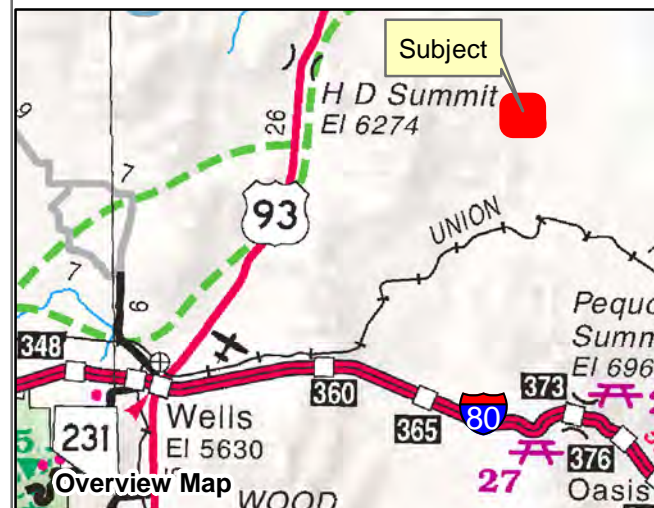

009-36B
SPECIAL LANDS
 Township 39N Range 65E Section 03
 of the Mount Diablo Meridian, Nevada

- Legend**
- Subject Parcel
 - Parcel
 - Lot
 - Public Land
 - Section
 - Road

Reference Documents:
 Map #

This map does NOT represent a survey. It is compiled from official records, including surveys and deeds. Recorded documents should be used for detailed legal information. Unless approved by Elko County Assessor, other uses are forbidden.

FOR ASSESSMENT USE ONLY

Background image - 2017 NAIP flyover downloaded from the W. M. Keck Earth Sciences & Mining Research Information Center.
 Product of GIS
 Last Update 05/24/2019 JLS