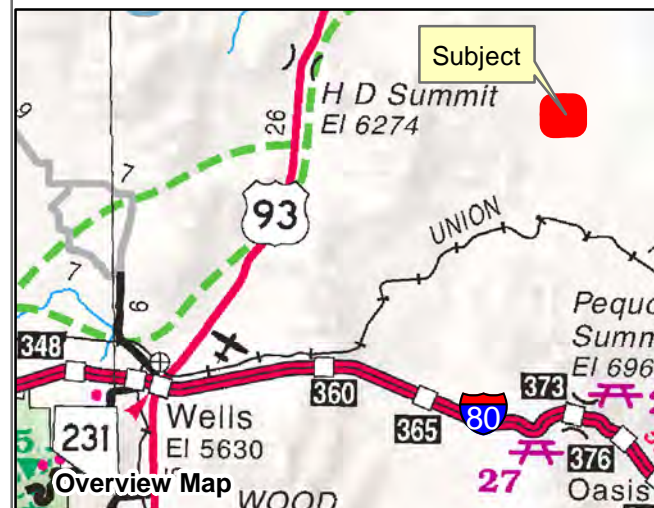

009-36A
SPECIAL LANDS
 Township 39N Range 65E Section 01
 of the Mount Diablo Meridian, Nevada

- Legend**
- Subject Parcel
 - Parcel
 - Lot
 - Public Land
 - Section
 - Road

Reference Documents:
 Map #

This map does NOT represent a survey. It is compiled from official records, including surveys and deeds. Recorded documents should be used for detailed legal information. Unless approved by Elko County Assessor, other uses are forbidden.

FOR ASSESSMENT USE ONLY

Background image - 2017 NAIP flyover downloaded from the W. M. Keck Earth Sciences & Mining Research Information Center.
 Product of GIS
 Last Update 05/24/2019 JLS