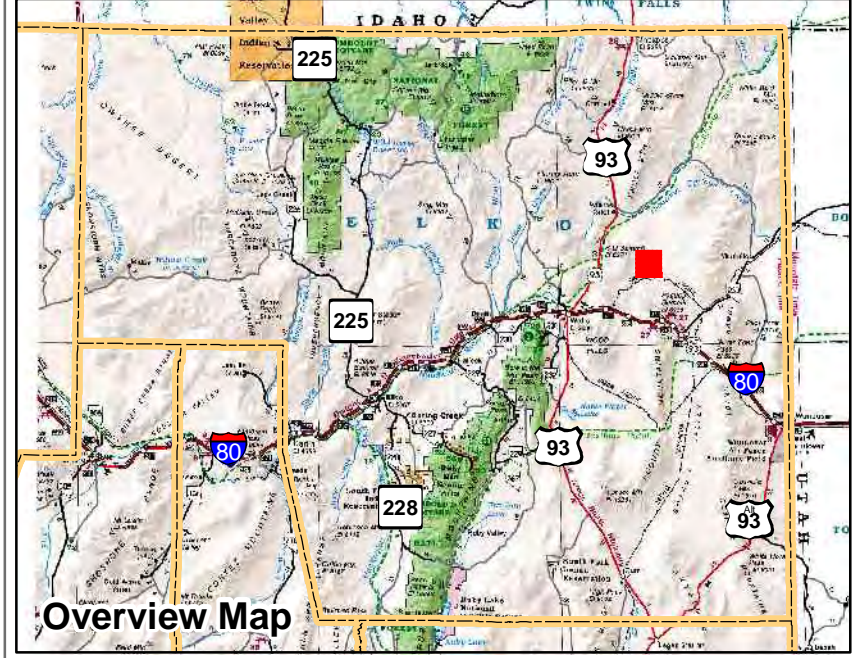

009-360
Township 39N Range 65E
of the Mount Diablo Meridian, Nevada

- Legend**
- Subject Parcel
 - Parcel
 - Public Land
 - Lot
 - Section
 - Township/Range
 - County Line
 - Railroad

This map does NOT represent a survey. It is compiled from official records, including surveys and deeds. Recorded documents should be used for detailed legal information. Unless approved by Elko County Assessor, other uses are forbidden.