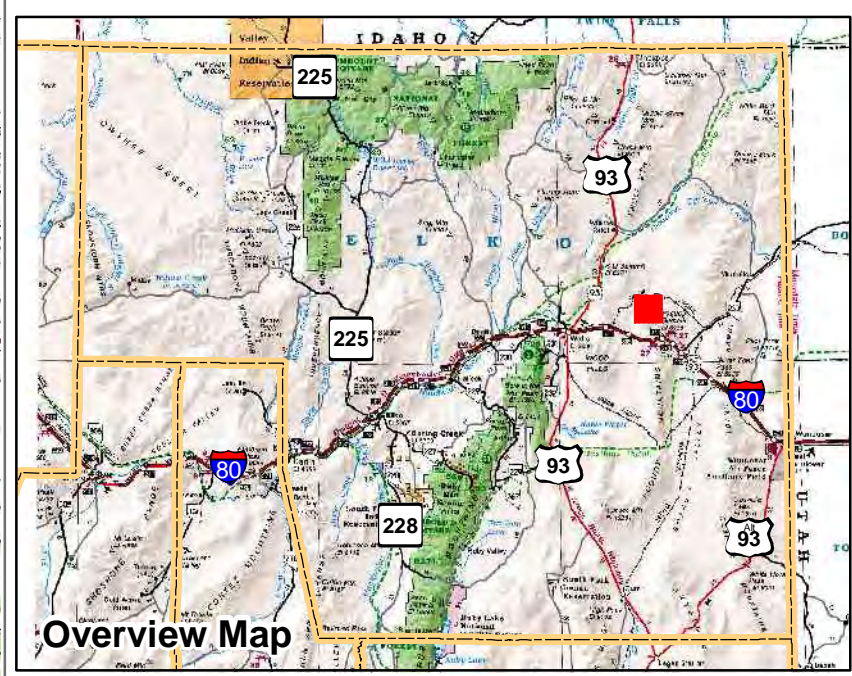

009-350
Township 38N Range 65E
of the Mount Diablo Meridian, Nevada

- Legend**
- Subject Parcel
 - Parcel
 - Public Land
 - Lot
 - Section
 - Township/Range
 - County Line
 - Railroad

This map does NOT represent a survey. It is compiled from official records, including surveys and deeds. Recorded documents should be used for detailed legal information. Unless approved by Elko County Assessor, other uses are forbidden.