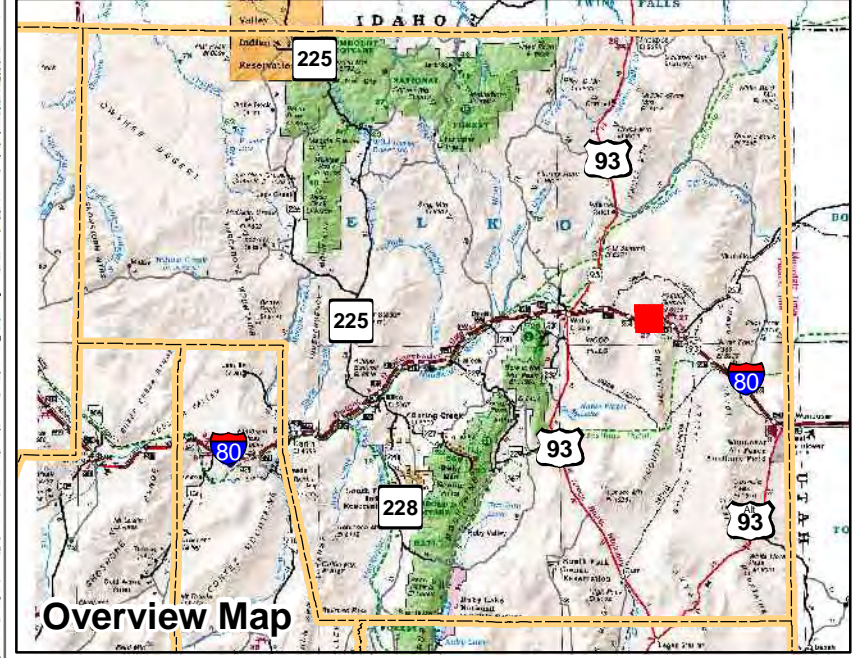

009-340
Township 37N Range 65E
of the Mount Diablo Meridian, Nevada

- Legend**
- ROADS
 - Subject Parcel
 - Parcel
 - Public Land
 - Lot
 - Section
 - Township/Range
 - County Line

This map does NOT represent a survey. It is compiled from official records, including surveys and deeds. Recorded documents should be used for detailed legal information. Unless approved by Elko County Assessor, other uses are forbidden.