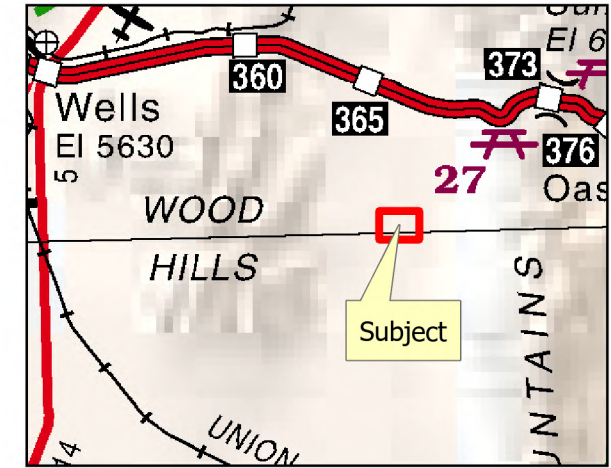

009-33B
SPECIAL LANDS
Township 36N Range 65E Section 18
of the Mount Diablo Meridian, Nevada

Legend

- Subject Parcel
- Parcel
- Public Land
- Section
- Township/Range

Reference Documents:
 Map # 813937, 834212

This map does NOT represent a survey. It is compiled from official records, including surveys and deeds. Recorded documents should be used for detailed legal information. Unless approved by Elko County Assessor, other uses are forbidden.