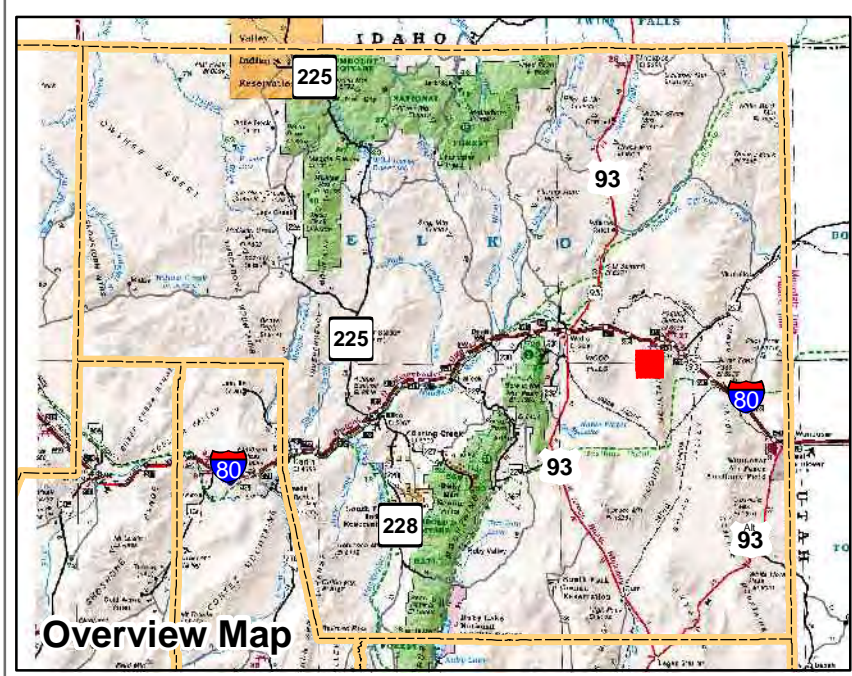

009-330
Township 36N Range 65E
of the Mount Diablo Meridian, Nevada

- Legend**
- Subject Parcel
 - Parcel
 - Public Land
 - Lot
 - Section
 - Township/Range
 - County Line

This map does NOT represent a survey. It is compiled from official records, including surveys and deeds. Recorded documents should be used for detailed legal information. Unless approved by Elko County Assessor, other uses are forbidden.