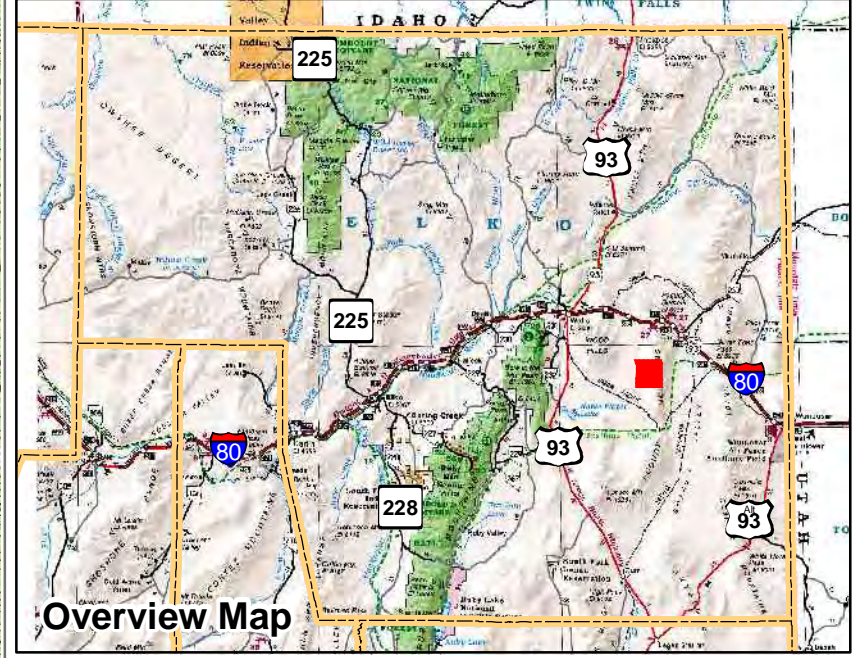

009-320
Township 35N Range 65E
of the Mount Diablo Meridian, Nevada

- Legend**
- ROADS
 - Subject Parcel
 - Parcel
 - Public Land
 - Lot
 - Section
 - Township/Range
 - County Line

This map does NOT represent a survey. It is compiled from official records, including surveys and deeds. Recorded documents should be used for detailed legal information. Unless approved by Elko County Assessor, other uses are forbidden.