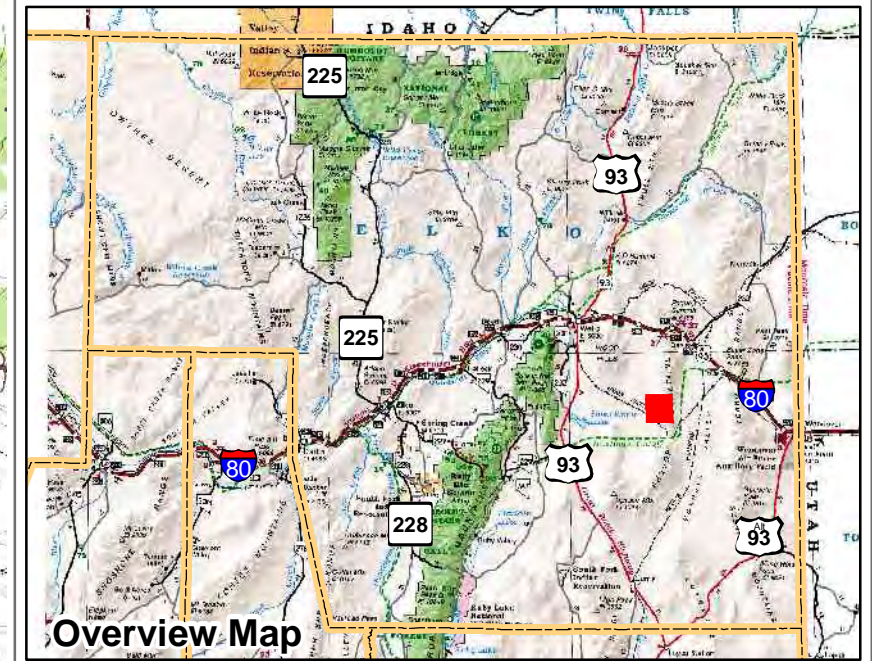

009-310
PARTIALLY SURVEYED
Township 34N Range 65E
of the Mount Diablo Meridian, Nevada

Legend

- Subject Parcel
- Parcel
- Public Land
- Lot
- Section
- Township/Range
- County Line
- Railroad

This map does NOT represent a survey. It is compiled from official records, including surveys and deeds. Recorded documents should be used for detailed legal information. Unless approved by Elko County Assessor, other uses are forbidden.