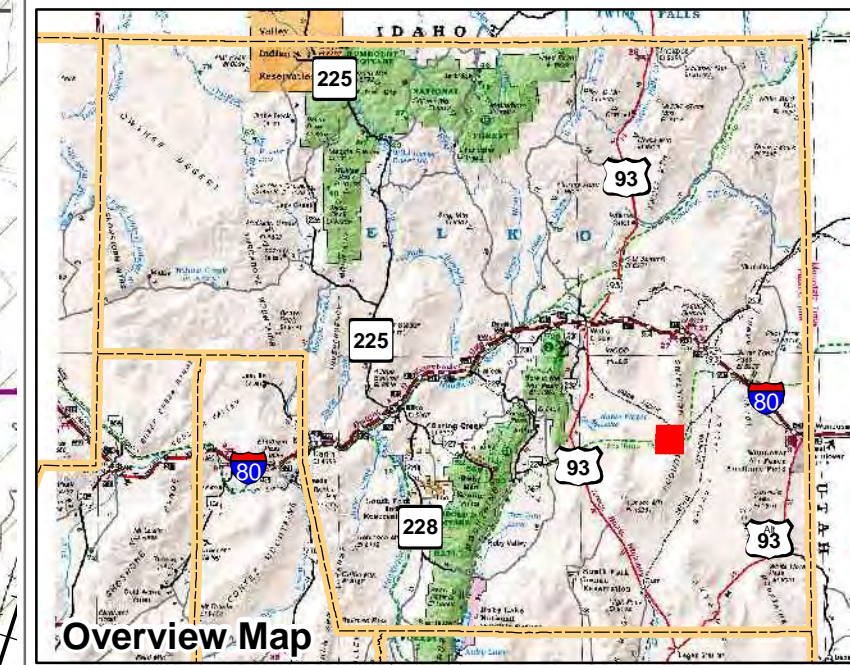

009-300
UNSURVEYED
Township 33N Range 65E
of the Mount Diablo Meridian, Nevada

Legend

- Subject Parcel
- Parcel
- Public Land
- Lot
- Section
- Township/Range
- County Line
- Railroad

This map does NOT represent a survey. It is compiled from official records, including surveys and deeds. Recorded documents should be used for detailed legal information. Unless approved by Elko County Assessor, other uses are forbidden.