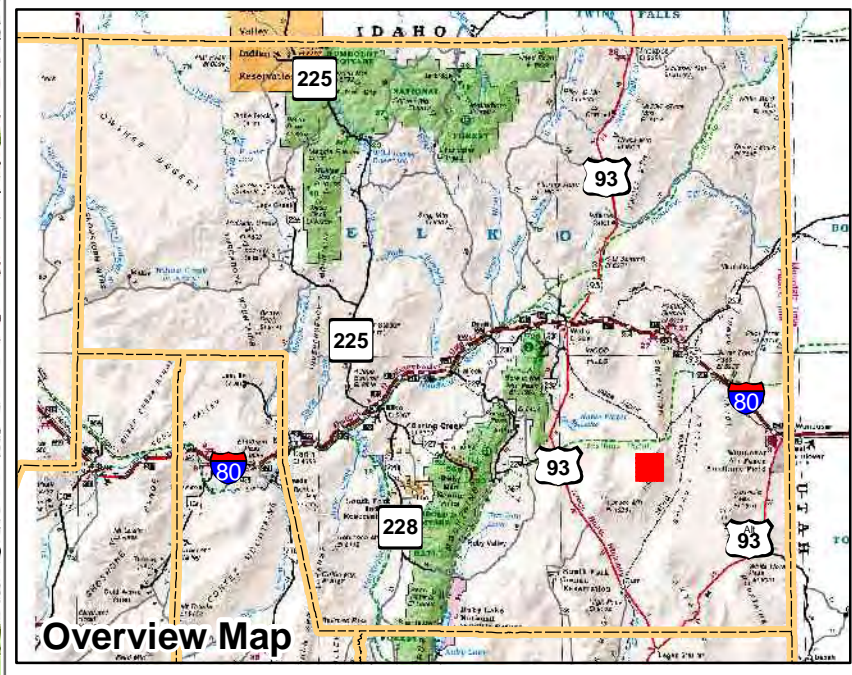

**009-290**  
**UNSURVEYED**  
 Township 32N Range 65E  
 of the Mount Diablo Meridian, Nevada

- Legend**
- Subject Parcel
  - Parcel
  - Public Land
  - Lot
  - Section
  - Township/Range
  - County Line

This map does NOT represent a survey. It is compiled from official records, including surveys and deeds. Recorded documents should be used for detailed legal information. Unless approved by Elko County Assessor, other uses are forbidden.