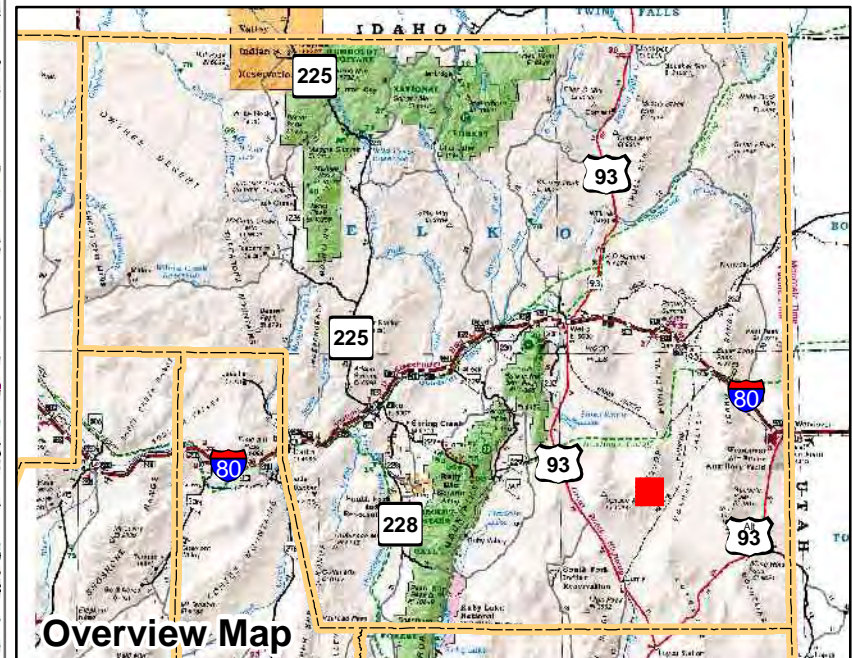

009-280
Township 31N Range 65E
of the Mount Diablo Meridian, Nevada

Legend

- Subject Parcel
- Parcel
- Public Land
- Lot
- Section
- Township/Range
- County Line
- Railroad

This map does NOT represent a survey. It is compiled from official records, including surveys and deeds. Recorded documents should be used for detailed legal information. Unless approved by Elko County Assessor, other uses are forbidden.