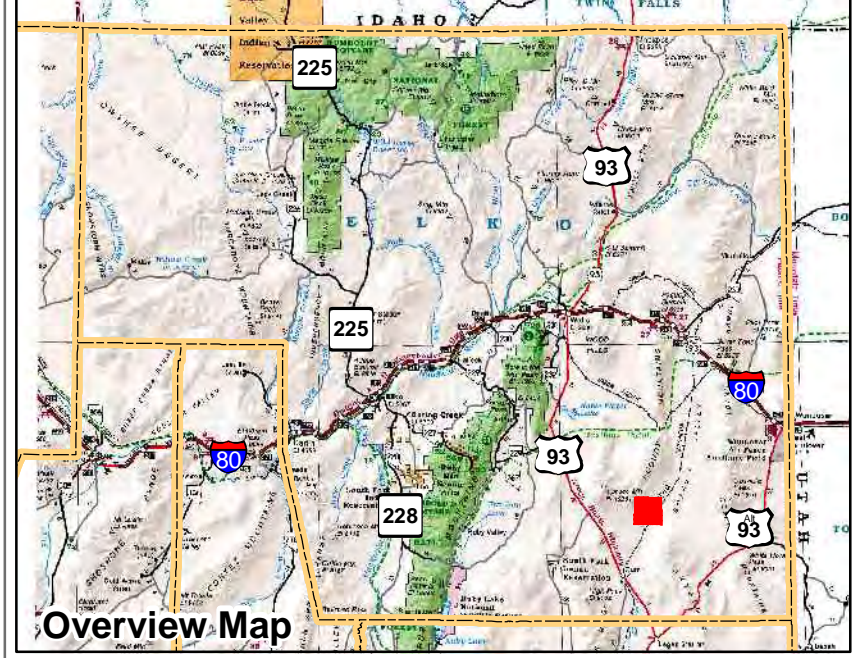

009-270
Township 30N Range 65E
of the Mount Diablo Meridian, Nevada

Legend

- Subject Parcel
- Parcel
- Public Land
- Lot
- Section
- Township/Range
- County Line
- Railroad

This map does NOT represent a survey. It is compiled from official records, including surveys and deeds. Recorded documents should be used for detailed legal information. Unless approved by Elko County Assessor, other uses are forbidden.