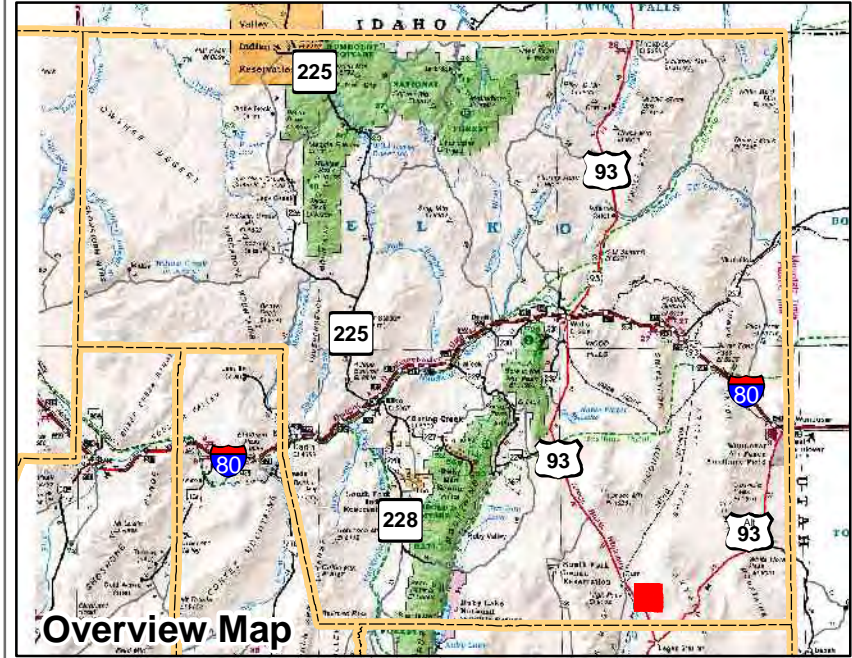

009-240
Township 27N Range 65E
of the Mount Diablo Meridian, Nevada

- Legend**
- Subject Parcel
 - Parcel
 - Public Land
 - Lot
 - Section
 - Township/Range
 - County Line
 - Railroad

This map does NOT represent a survey. It is compiled from official records, including surveys and deeds. Recorded documents should be used for detailed legal information. Unless approved by Elko County Assessor, other uses are forbidden.