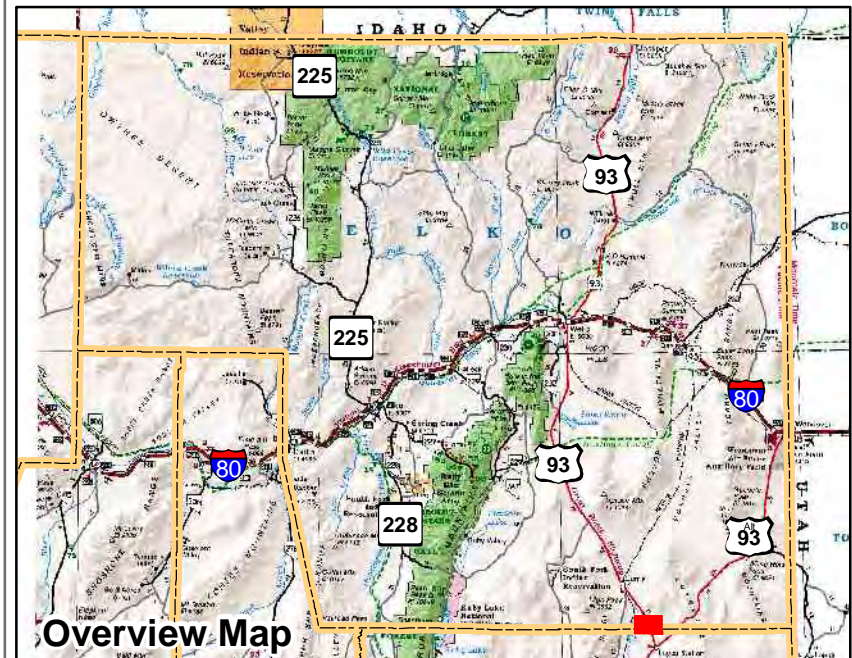

009-230
Township 26N Range 65E
of the Mount Diablo Meridian, Nevada

Legend

- Subject Parcel
- Parcel
- Public Land
- Lot
- Section
- Township/Range
- County Line

This map does NOT represent a survey. It is compiled from official records, including surveys and deeds. Recorded documents should be used for detailed legal information. Unless approved by Elko County Assessor, other uses are forbidden.