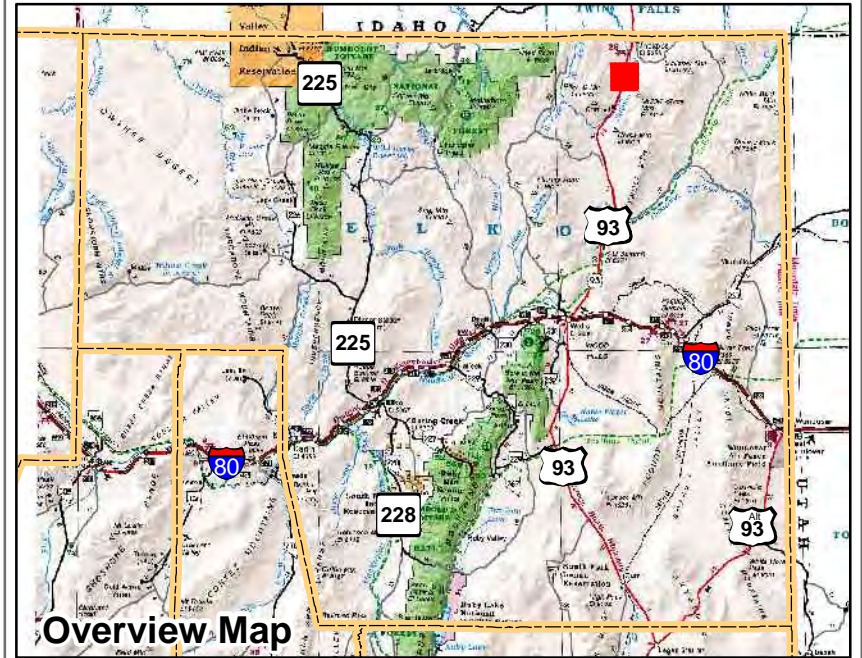

009-210
Township 46N Range 64E
of the Mount Diablo Meridian, Nevada

Overview Map

Legend

- Subject Parcel
- Parcel
- Public Land
- Lot
- Section
- Township/Range
- County Line
- Railroad

This map does NOT represent a survey. It is compiled from official records, including surveys and deeds. Recorded documents should be used for detailed legal information. Unless approved by Elko County Assessor, other uses are forbidden.