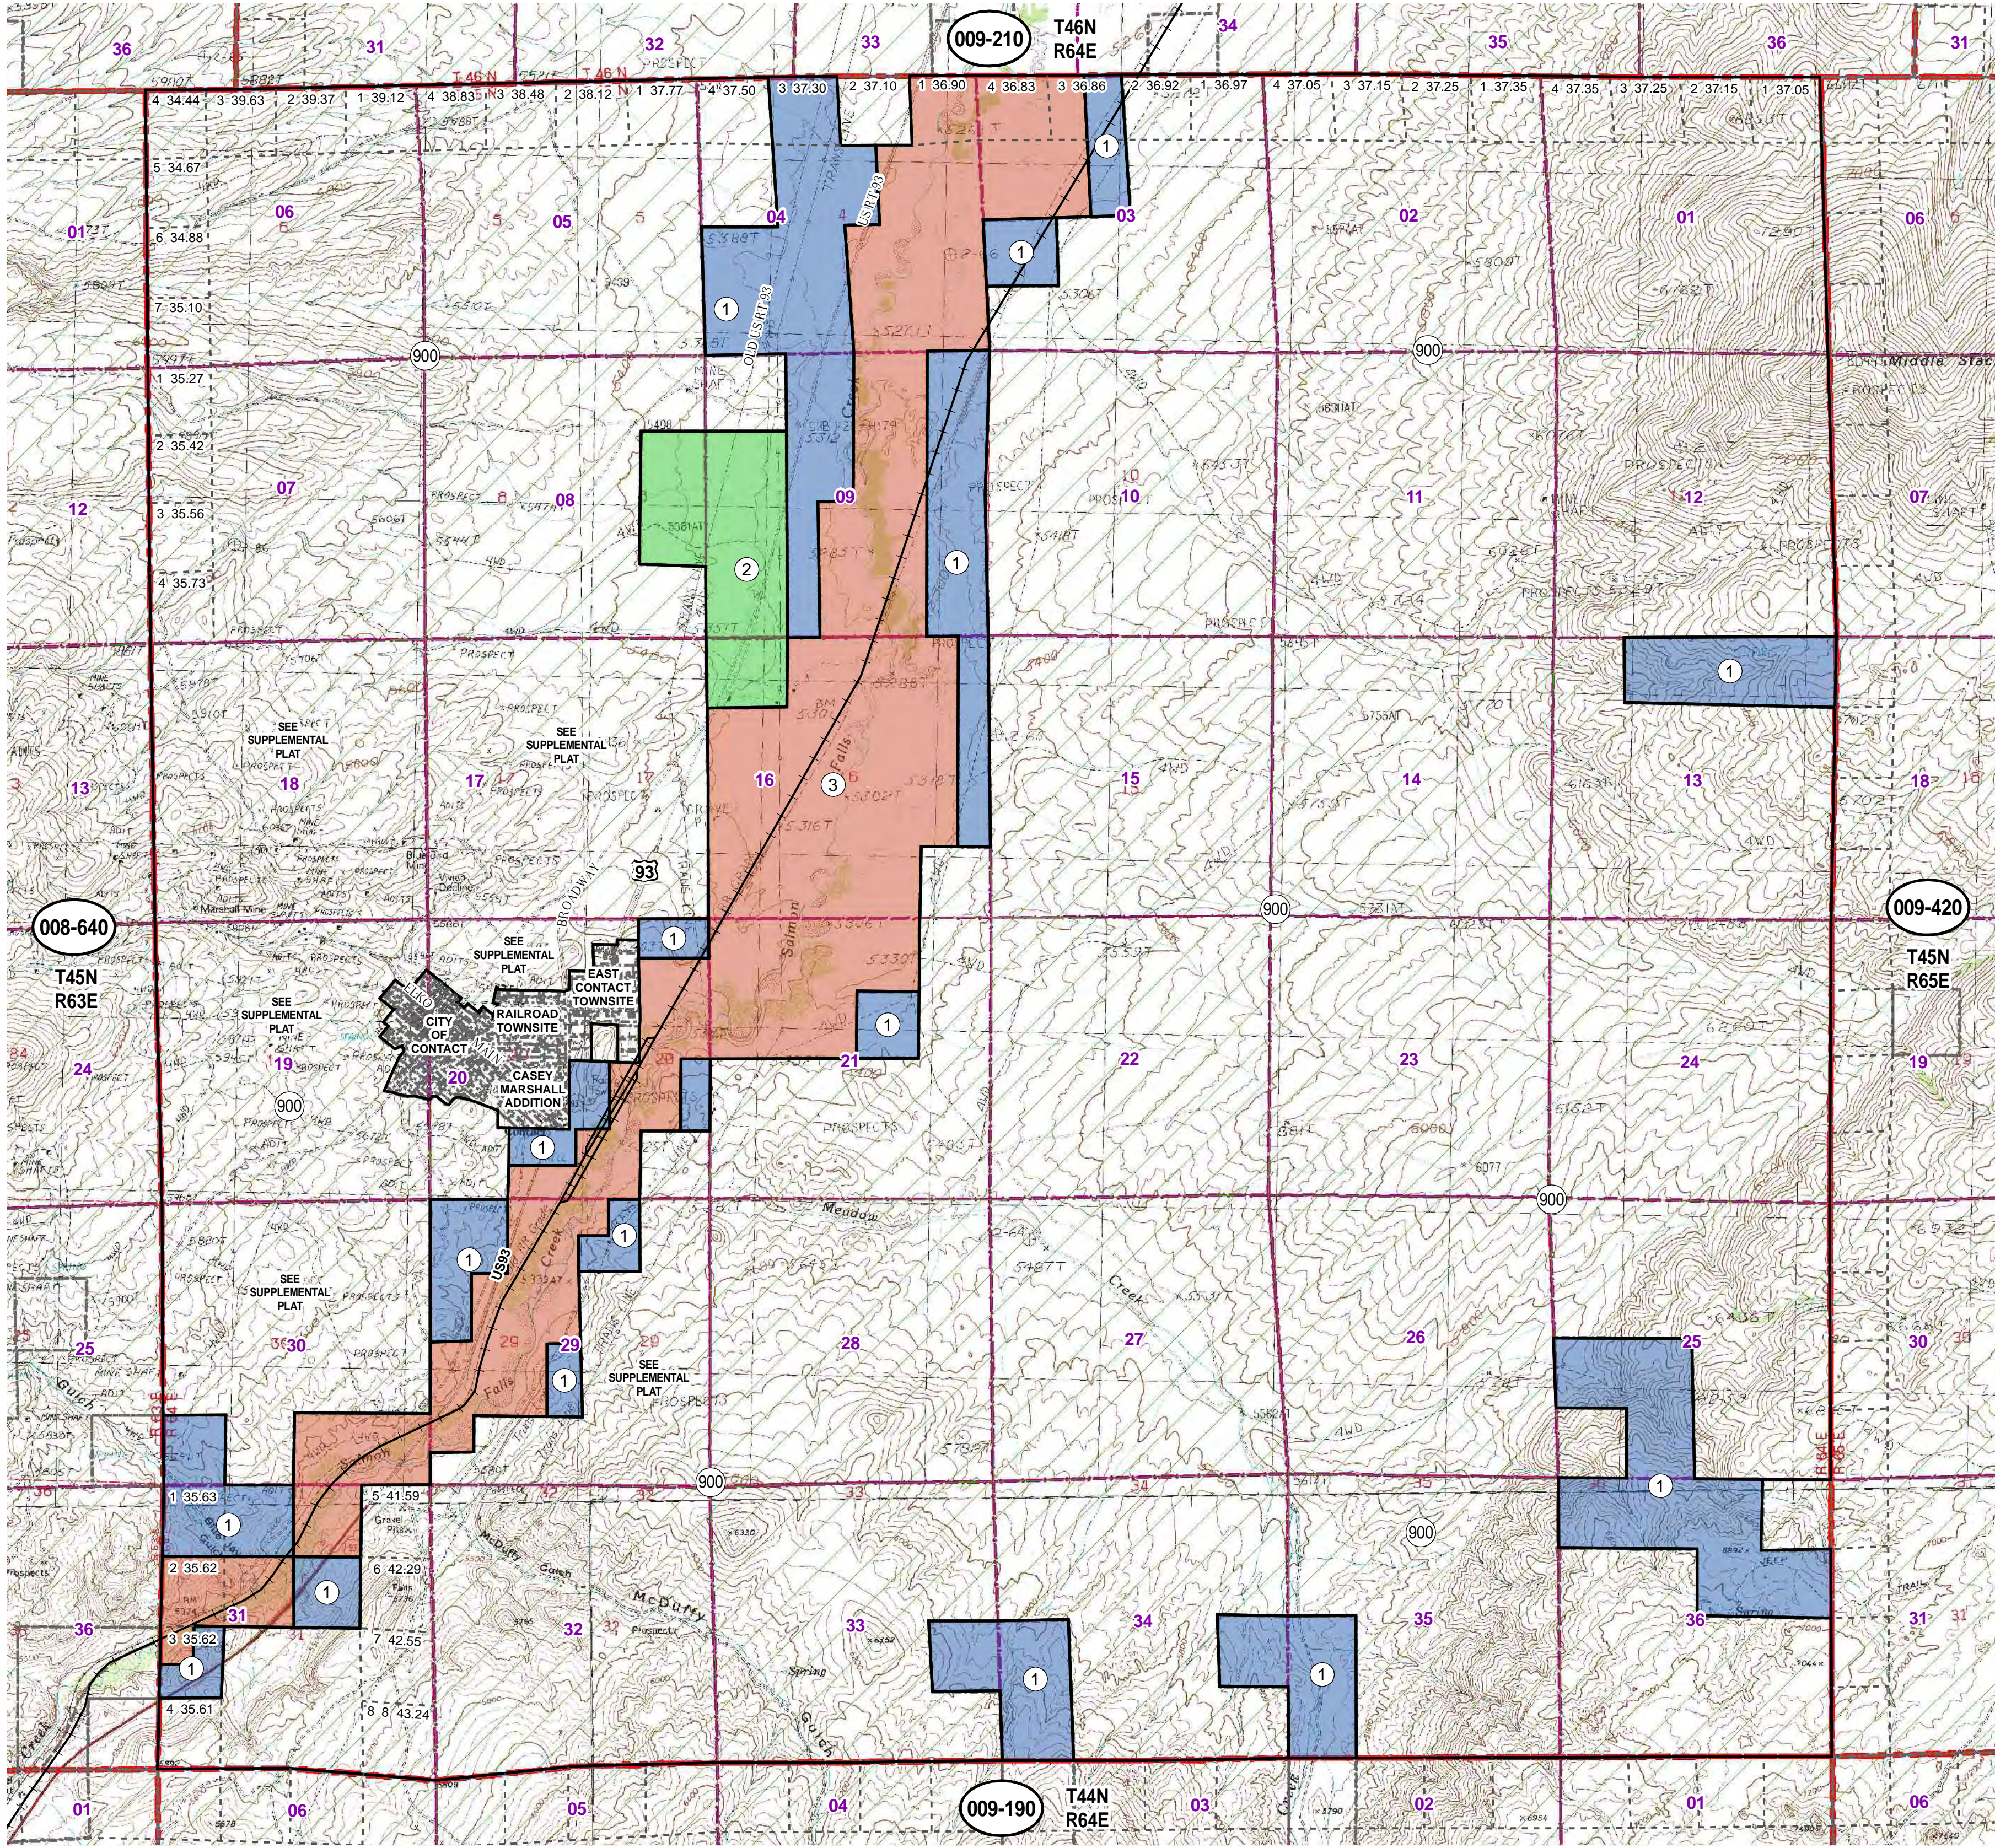

# 009-200

## Township 45N Range 64E

### of the Mount Diablo Meridian, Nevada

- Legend**
- Subject Parcel
  - Parcel
  - Public Land
  - Lot
  - Section
  - Township/Range
  - County Line

This map does NOT represent a survey. It is compiled from official records, including surveys and deeds. Recorded documents should be used for detailed legal information. Unless approved by Elko County Assessor, other uses are forbidden.