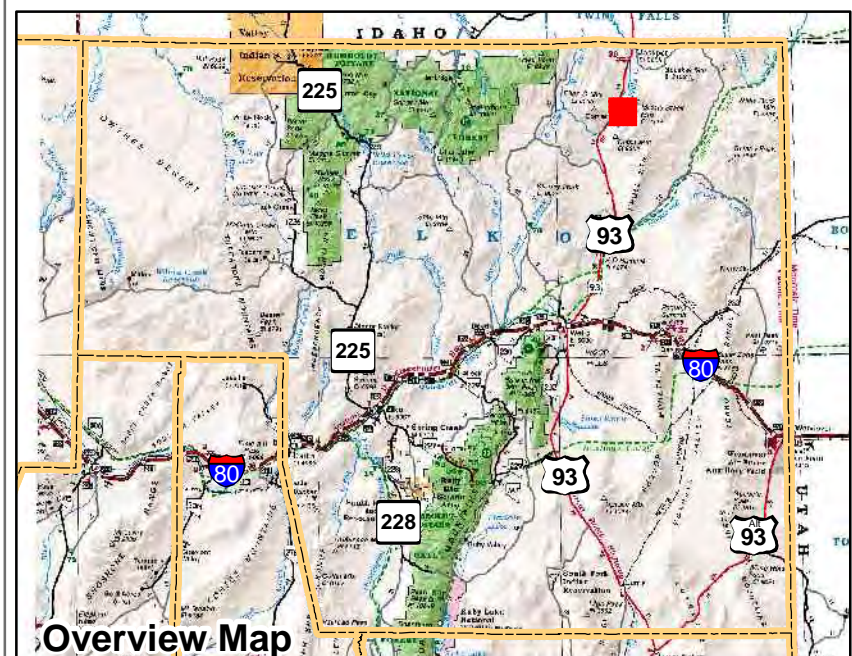

## Township 45N Range 64E

### of the Mount Diablo Meridian, Nevada

- Legend**
- Subject Parcel
  - Parcel
  - Public Land
  - Lot
  - Section
  - Township/Range
  - County Line

This map does NOT represent a survey. It is compiled from official records, including surveys and deeds. Recorded documents should be used for detailed legal information. Unless approved by Elko County Assessor, other uses are forbidden.