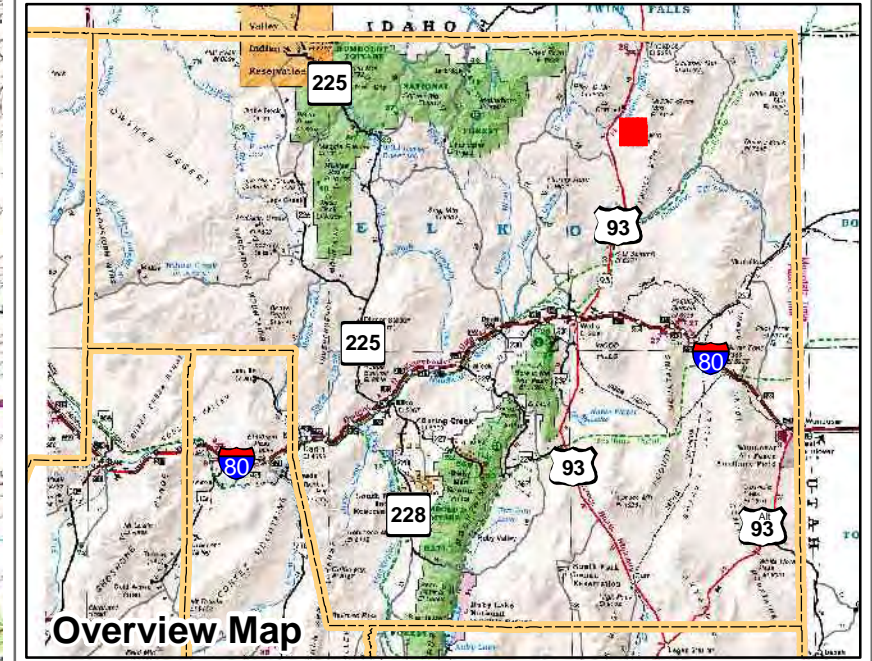

009-190
Township 44N Range 64E
of the Mount Diablo Meridian, Nevada

Legend

- Subject Parcel
- Parcel
- Public Land
- Lot
- Section
- Township/Range
- County Line

This map does NOT represent a survey. It is compiled from official records, including surveys and deeds. Recorded documents should be used for detailed legal information. Unless approved by Elko County Assessor, other uses are forbidden.