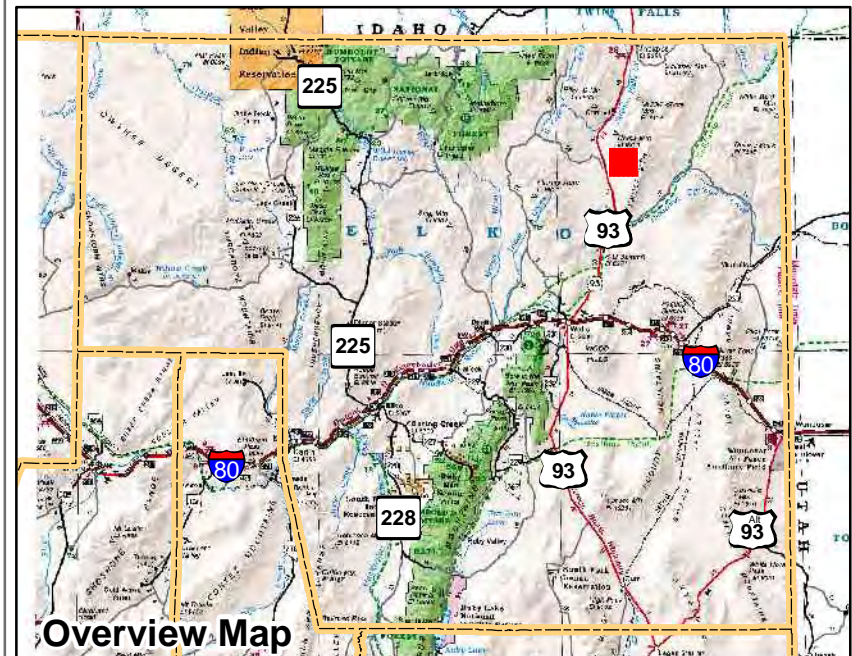

009-180
Township 43N Range 64E
of the Mount Diablo Meridian, Nevada

- Legend**
- Subject Parcel
 - Parcel
 - Public Land
 - Lot
 - Section
 - Township/Range
 - County Line

This map does NOT represent a survey. It is compiled from official records, including surveys and deeds. Recorded documents should be used for detailed legal information. Unless approved by Elko County Assessor, other uses are forbidden.